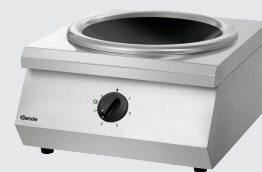

▶ Top performance

▶ Hob material: Glass

✓ Hob diameter: 370 mm

▶ Hob output: 8 kW

▶ Intuitive knob control

▶ Pot recognition

The induction wok is a first-class table-top appliance – the 37 mm hob can be operated at 6 power levels with an output of up to 8 kW. The intuitive knob control ensures a relaxed cooking experience.

- Power load: 8 kW | 400 V | 50 Hz
- Equipment connection: 3 NAC
- Control unit: Toggle
- Type of hobs: Induction
- Series: -
- Material hob: Glass
- Overheating protection: Yes
- Digital display: No
- ON/OFF switch: No
- Pot recognition: Yes
- Number of output levels: 6
- Diameter hob: 370 mm
- Output hob(s) max.: 8 kW
- Regulation of: Output
- Properties: -
- Material: Stainless steel
- Important information: -
- Can be installed: No
- Control lamp: ON/OFF  
Heating  
Overheating  
Pot recognition
- Size: W 510 x D 600 x H 330 mm
- Weight: 22.2 kg

### Power cleaner F1L, set of 2

- Designed for: Stubborn dirt, especially in kitchens  
Grill and combi steamer cleaning (without cleaning system)
- Content: 2 x 1 litre
- Model: Liquid  
High concentrate
- Ph level: 13,5
- HACCP compliant: Yes
- Chlorine-free: Yes
- Phosphate-free: Yes