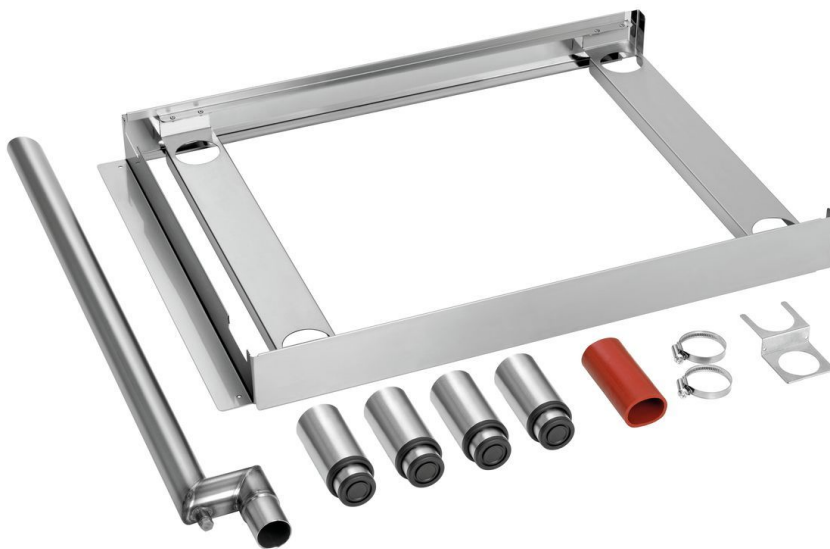

► Designed for the electrical combi-steamer 1/1 GN of the "Bartscher Compact" series

The space-saving solution: The connection kit allows 2 electrical combi-steamers 1/1 GN of the "Bartscher Compact" series to be stacked.

- Size frame: W 525 x D 735 x H 75 mm
- Combination possibilities: 6 x 1/1 GN to 6 x 1/1 GN
6 x 1/1 GN to 10 x 1/1 GN
- Material: Stainless steel
- Important information: -
- Set comprises:
 - 1 frame
 - 4 feet
 - 1 pipe and holding plate for vapour extraction
 - 1 connection hose
 - Attachment circlips
 - Screws
- Size: W 525 x D 735 x H 75 mm
- Weight: 4.8 kg