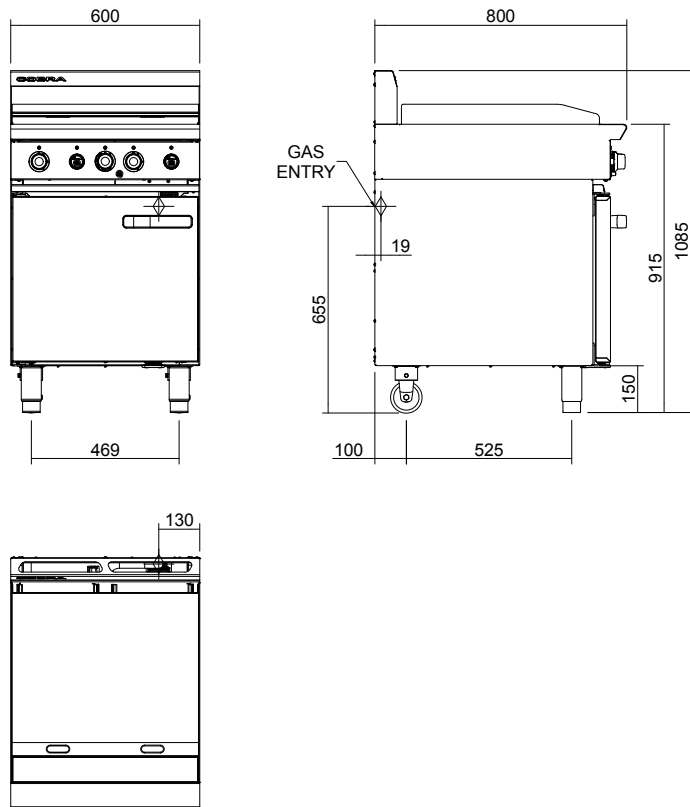

CR6B

600mm Griddle Gas Range Static Oven

CR6B

SPECIFICATIONS

Burners
Griddle Burners;
5.0kW per 300mm section

Oven;
Natural gas
6.5kW
Propane gas
6.0kW

Gas power
Natural gas
16.5kW (nett), 62,525 Btu/hr (gross)
Propane gas
16.0kW (nett), 59,340 Btu/hr (gross)

Gas flow rate
Natural gas 1.75m³/hr
Propane gas 1.25kg/hr

Oven dimensions
Width 460mm
Depth 615mm
Height 365mm

Rack size
450mm x 590mm
Rack positions 4

Gas connection
R 3/4 (BSP) male
130mm from RH side, 20mm from rear, and 655mm from floor

Dimensions
Width 600mm
Depth 800mm
Height 915mm
Incl. splashback 1085mm

Nett weight
109kg

Packing data
0.85m³, 140kg
Width 710mm
Depth 955mm
Height 1250mm

Gas types
Available in Natural gas and Propane gas, please specify when ordering
Other gas types on request

blue-seal.co.uk

United Kingdom
blue-seal.co.uk

Blue Seal Limited
Unit 67
Gravelly Business Park
Gravelly
Birmingham B24 8TQ
England
Telephone 0121-327 5575
Facsimile 0121-327 9711
sales@blue-seal.co.uk

Australia
moffat.com.au

Moffat Pty Limited
740 Springvale Road
Mulgrave, Victoria 3170
Australia
Telephone +613-9518 3888
Facsimile +613-9518 3833
vsales@moffat.com.au

New Zealand
moffat.co.nz

Moffat Limited
Rolleston
45 Illinois Drive
Izone Business Hub
Rolleston 7675
Telephone +64 3-983 6600
Facsimile +64 3-983 6660
sales@moffat.co.nz

ISO9001
Quality
Management
Standard

Designed and manufactured by

ISO9001

All Cobra products are designed and manufactured by Moffat using the internationally recognised ISO9001 quality management system, covering design, manufacture and final inspection, ensuring consistent high quality at all times.

In line with policy to continually develop and improve its products, Moffat Limited reserves the right to change specifications and design without notice.

© Copyright Moffat Ltd
UK.C.01.19 / 1622

an Ali Group Company

The Spirit of Excellence