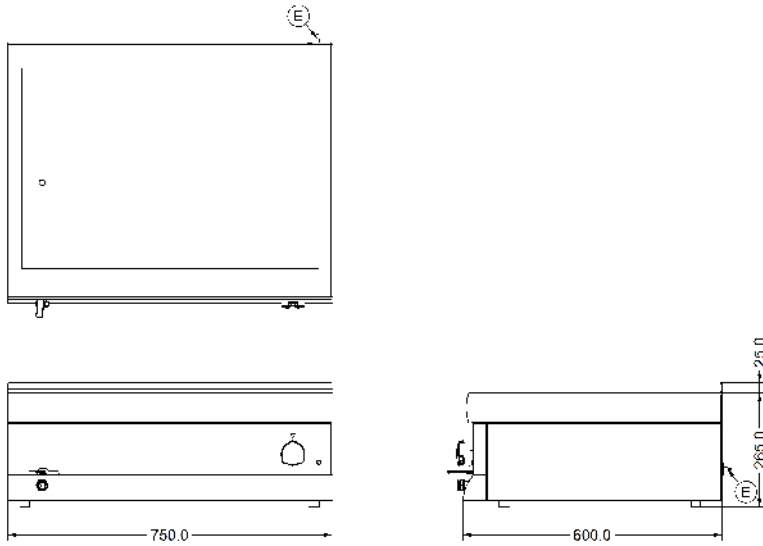

Available Accessories

HC7	Lincat Silverlink 600 Free-standing Heated Open-Top Pedestal with Doors - W 750 mm - 0.5 kW
HCL7	Lincat Silverlink 600 Free-standing Heated Pedestal with Legs and Doors - W 750 mm - 0.75 kW
SLS7	Lincat Silverlink 600 Free-standing Floor Stand - for units W 750 mm

Technical Picture