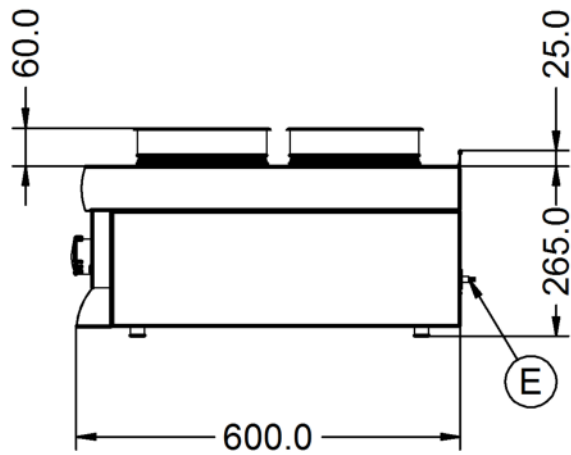

Available Accessories

SLS7

Lincat Silverlink 600 Free-standing Floor Stand - for units W 750 mm

Technical Picture