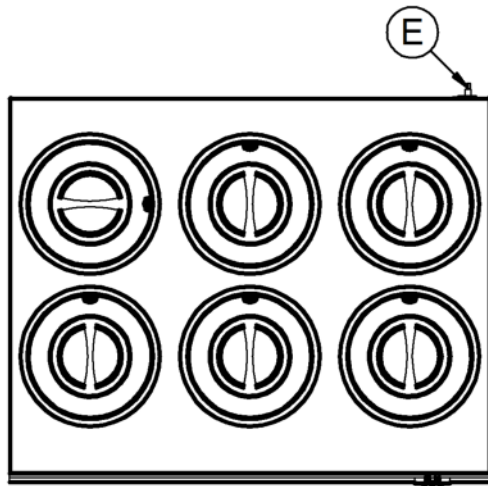

Available Accessories

SLS7

Lincat Silverlink 600 Free-standing Floor Stand - for units W 750 mm

Technical Picture