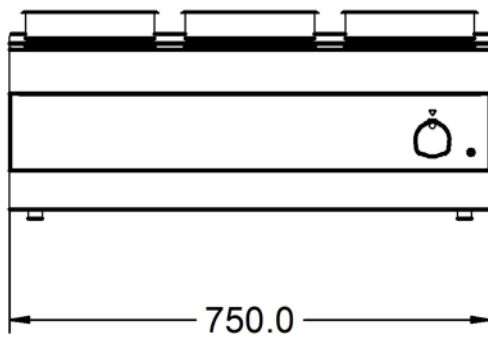

Available Accessories

SLS7

Lincat Silverlink 600 Free-standing Floor Stand - for units W 750 mm

Technical Picture