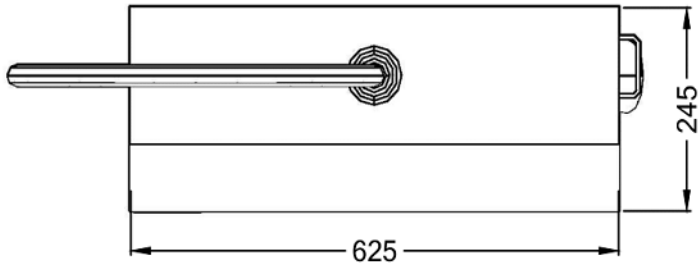

Technical Picture

Lincat Limited

Whisby Road,
Lincoln, LN6 3QZ,
United Kingdom

Company No: 2175448

A member company of

Customer Care

Tel: +44 1522 875500
Email: care@lincat.co.uk

Export Customers

Tel: +44 1522 875536
Email: export@lincat.co.uk

Opening Hours

Monday – Friday:
8.30am – 5pm