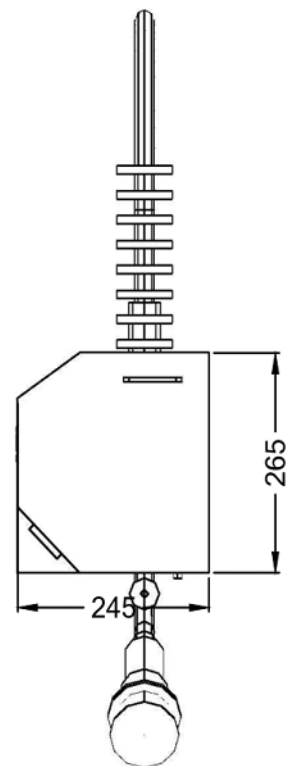

Technical Picture

Lincat Limited

Whisby Road,
Lincoln, LN6 3QZ,
United Kingdom

Company No: 2175448

A member company of

Customer Care

Tel: +44 1522 875500
Email: care@lincat.co.uk

Export Customers

Tel: +44 1522 875536
Email: export@lincat.co.uk

Opening Hours

Monday – Friday:
8.30am – 5pm