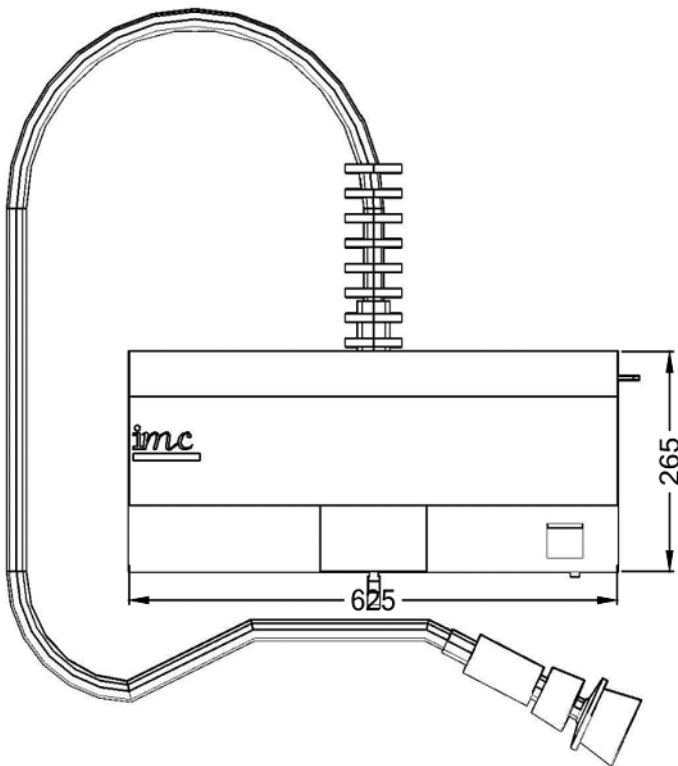

Technical Picture

Lincat Limited

Whisby Road,
Lincoln, LN6 3QZ,
United Kingdom

Company No: 2175448

A member company of

Customer Care

Tel: +44 1522 875500
Email: care@lincat.co.uk

Export Customers

Tel: +44 1522 875536
Email: export@lincat.co.uk

Opening Hours

Monday – Friday:
8.30am – 5pm