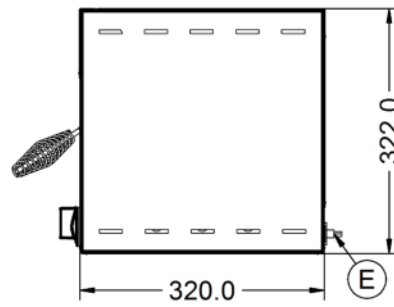

Lincat Limited

Whisby Road,
Lincoln, LN6 3QZ,
United Kingdom

Company No: 2175448

A member company of

Customer Care

Tel: +44 1522 875500
Email: care@lincat.co.uk

Export Customers

Tel: +44 1522 875536
Email: export@lincat.co.uk

Opening Hours

Monday – Friday:
8.30am – 5pm