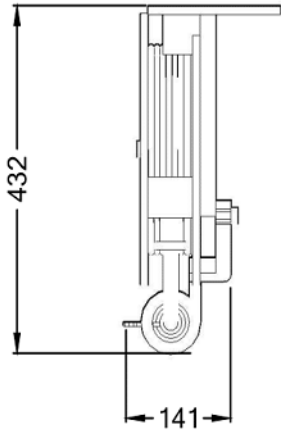

Lincat Limited

Whisby Road,
Lincoln, LN6 3QZ,
United Kingdom

Company No: 2175448

A member company of

Customer Care

Tel: +44 1522 875500
Email: care@lincat.co.uk

Export Customers

Tel: +44 1522 875536
Email: export@lincat.co.uk

Opening Hours

Monday – Friday:
8.30am – 5pm