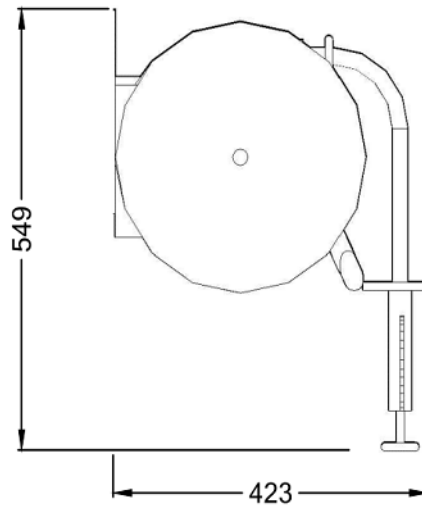

Lincat Limited

Whisby Road,
Lincoln, LN6 3QZ,
United Kingdom

Company No: 2175448

A member company of

Customer Care

Tel: +44 1522 875500
Email: care@lincat.co.uk

Export Customers

Tel: +44 1522 875536
Email: export@lincat.co.uk

Opening Hours

Monday – Friday:
8.30am – 5pm