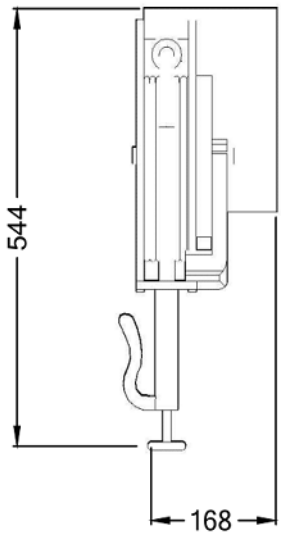

Lincat Limited

Whisby Road,
Lincoln, LN6 3QZ,
United Kingdom

Company No: 2175448

A member company of

Customer Care

Tel: +44 1522 875500
Email: care@lincat.co.uk

Export Customers

Tel: +44 1522 875536
Email: export@lincat.co.uk

Opening Hours

Monday – Friday:
8.30am – 5pm