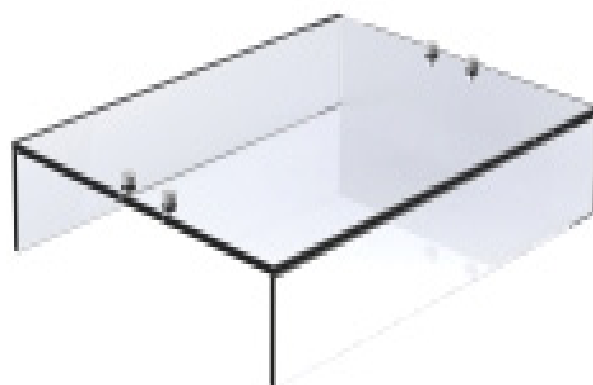

FS-IG2/3/4/5

ISLAND GANTRY GLASS

Flexi-Serve standard gantry glass. Available in 4 size options. Suitable for use with all Flexi-Serve models. Flexi-Serve can be further customised using a selection of accessories and bespoke finishes to maximise function, style and branding.

Standard Glass Option	FS-IG2	FS-IG3	FS-IG4	FS-IG5
Dimensions (Width in mm)	860	1160	1495	1830

Model - LED Gantry	FS-LG2	FS-LG3	FS-LG4	FS-LG5
LED lights	1	2	2	3
Dimensions (w in mm)	860	1160	1495	1830
Total Power (W)	10	20	20	30
Plug Type	13 Amp	13 Amp	13 Amp	13 Amp

Model - Quartz Heated Gantry	FS-HG2	FS-HG3	FS-HG4	FS-HG5
LED lights	1	2	2	3
Dimensions (w in mm)	860	1160	1495	1830
Total Power (W)	200	400	400	600
Plug Type	13 Amp	13 Amp	13 Amp	13 Amp