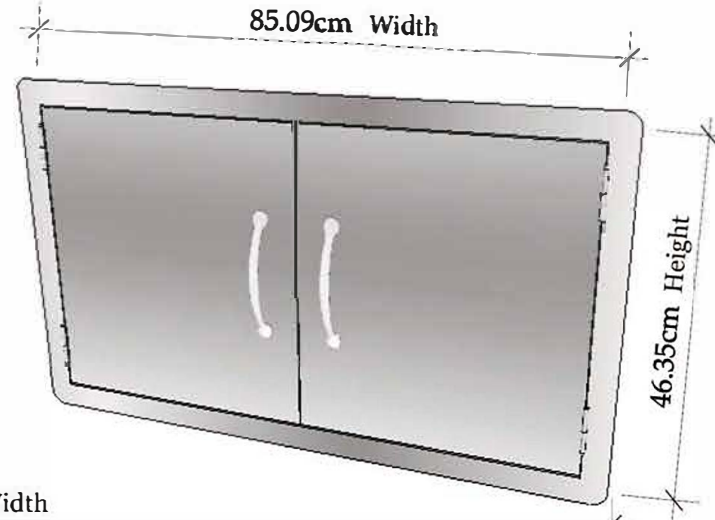

Product Dimensions

Cut-Out Dimensions

Av. Combatentes do Ultramar, 184
2715-776 Lameiras, Sintra
Portugal
Tel: (+351) 219 670 073
Email: info@sunstoneoutdoorkitchens.com

PRODUCT
DOUBLE DOOR FLUSH MOUNT
Item No. A-DD36

DESCRIPTION
304 stainless construction, flush
mounted Polished Look.

Double Door Flush Mount
Product Size (cm): 91,4 W x 53,6 H
Cut Out (cm): 85,1 W x 46,3 H
Weight (kg): 6,35
Material Specifications:
304 Stainless Steel
16 Gauge for Frame
18 Gauge for Door
Handles are made of zinc alloy,
chrome plated.

4.12cm Depth

Magnets are mounted to door