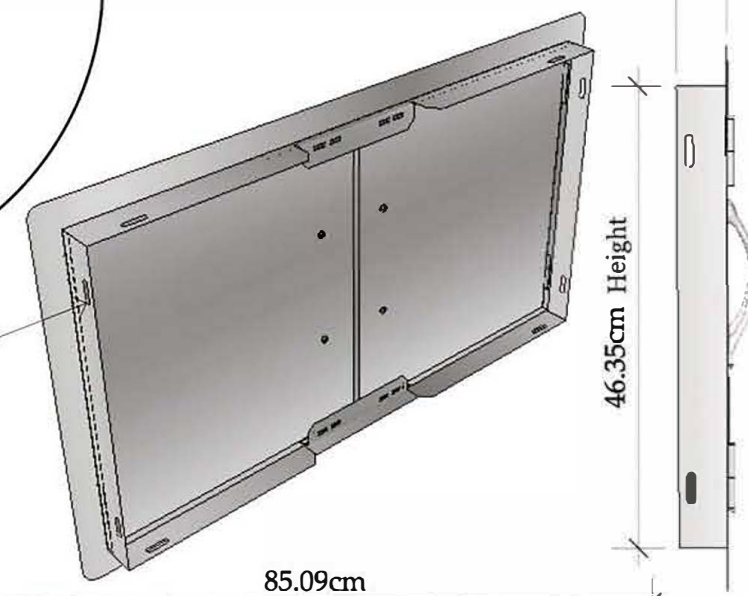

Product Dimensions

Cut-Out Dimensions

Av. Combatentes do Ultramar, 184
2715-776 Lameiras, Sintra
Portugal
Tel: (+351) 219 670 073
Email: info@sunstoneoutdoorkitchens.com

PRODUCT
DOUBLE DOOR FLUSH MOUNT
Item No. A-DD36

DESCRIPTION
304 stainless construction, flush
mounted Polished Look.

Double Door Flush Mount
Product Size (cm): 91,4 W x 53,6 H
Cut Out (cm): 85,1 W x 46,3 H
Weight (kg): 6,35
Material Specifications:
304 Stainless Steel
16 Gauge for Frame
18 Gauge for Door
Handles are made of zinc alloy,
chrome plated.

4.12cm Depth

Magnets are mounted to door