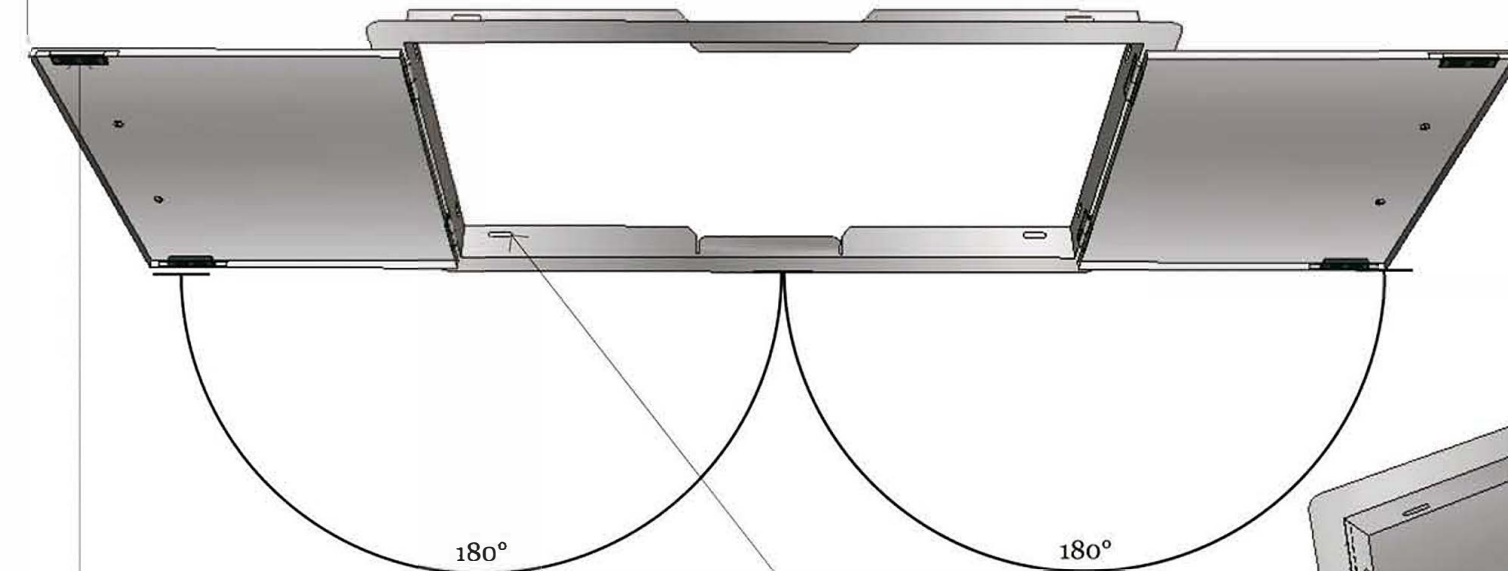

Product Dimensions

Cut-Out Dimensions

Av. Combatentes do Ultramar, 184
2715-776 Lameiras, Sintra
Portugal
Tel: (+351) 219 670 073
Email: info@sunstoneoutdoorkitchens.com

PRODUCT
DOUBLE DOOR FLUSH MOUNT
Item No. A-DD36

DESCRIPTION
304 stainless construction, flush
mounted Polished Look.

Double Door Flush Mount
Product Size (cm): 91,4 W x 53,6 H
Cut Out (cm): 85,1 W x 46,3 H
Weight (kg): 6,35
Material Specifications:
304 Stainless Steel
16 Gauge for Frame
18 Gauge for Door
Handles are made of zinc alloy,
chrome plated.

4.12cm Depth

Magnets are mounted to door