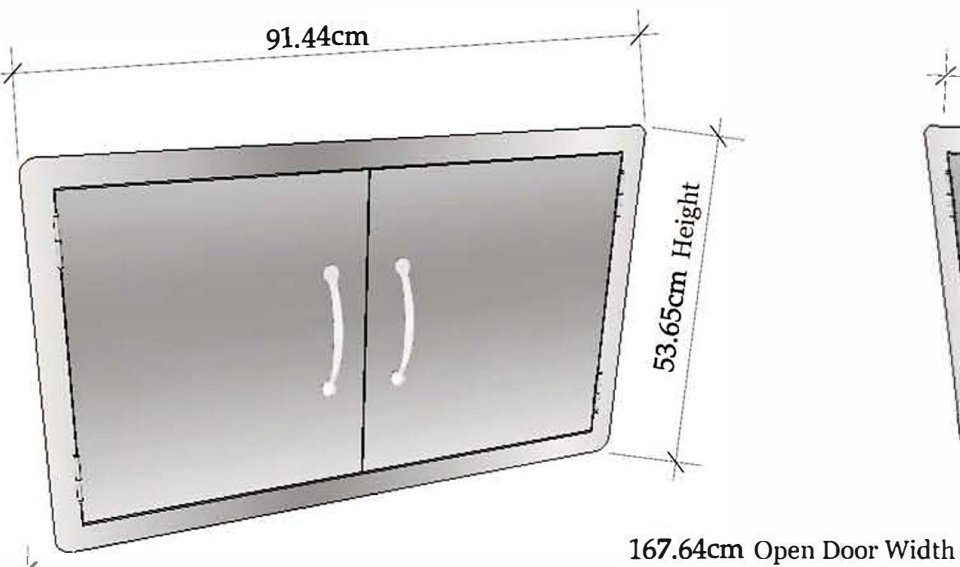

Product Dimensions

Cut-Out Dimensions

Av. Combatentes do Ultramar, 184
2715-776 Lameiras, Sintra
Portugal
Tel: (+351) 219 670 073
Email: info@sunstoneoutdoorkitchens.com

PRODUCT
DOUBLE DOOR FLUSH MOUNT
Item No. A-DD36

DESCRIPTION
304 stainless construction, flush
mounted Polished Look.

Double Door Flush Mount
Product Size (cm): 91,4 W x 53,6 H
Cut Out (cm): 85,1 W x 46,3 H
Weight (kg): 6,35
Material Specifications:
304 Stainless Steel
16 Gauge for Frame
18 Gauge for Door
Handles are made of zinc alloy,
chrome plated.

4.12cm Depth

Magnets are mounted to door