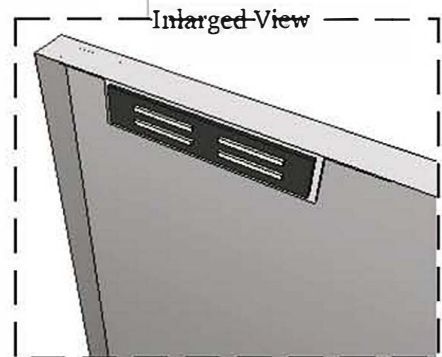

Product Dimensions

Cut-Out Dimensions

Av. Combatentes do Ultramar, 184
2715-776 Lameiras, Sintra
Portugal
Tel: (+351) 219 670 073
Email: info@sunstoneoutdoorkitchens.com

PRODUCT
DOUBLE DOOR FLUSH MOUNT
Item No. A-DD36

DESCRIPTION
304 stainless construction, flush
mounted Polished Look.

Double Door Flush Mount
Product Size (cm): 91,4 W x 53,6 H
Cut Out (cm): 85,1 W x 46,3 H
Weight (kg): 6,35
Material Specifications:
304 Stainless Steel
16 Gauge for Frame
18 Gauge for Door
Handles are made of zinc alloy,
chrome plated.

4.12cm Depth

Magnets are mounted to door