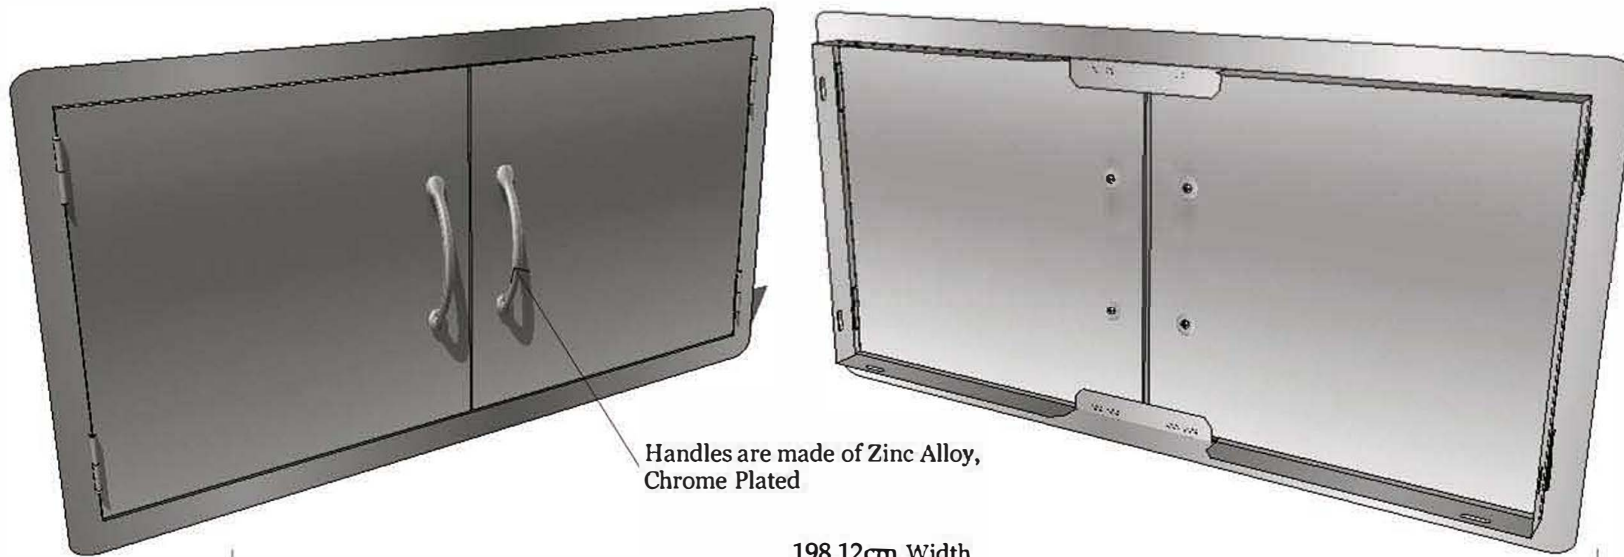

Av. Combatentes do Ultramar, 184  
2715-776 Lameiras, Sintra,  
Portugal  
Tel: (+351) 219 670 073  
Email: info@sunstoneoutdoorkitchens.com

**PRODUCT**  
Double Door Flush Mount  
Item No. A-DD42

**Double Door Flush Mount**  
Product Size (cm): 106,6 W x 53,6 H  
Cut Out (cm): 100,3 W x 46,3 H  
Weight (kg): 7,2  
Material Specifications:  
304 Stainless Steel  
16 Gauge for Frame  
18 Gauge for Door  
Handles are made of Zinc Alloy,  
Chrome Plated.

Handles are made of Zinc Alloy,  
Chrome Plated

198.12cm Width

Top & Bottom  
Magnets

Reversible hinge  
to secure door firmly  
in place, and no moving  
parts, for long lasting

Open Door 180 Degree

Open Door 180 Degree

46.35cm Width

3.81cm Height

4.12cm Depth

Holes on all four sides for door mounting

106.68cm Width

53.66cm Height

Stainless Steel 430 Plate Cover secured  
for magnets