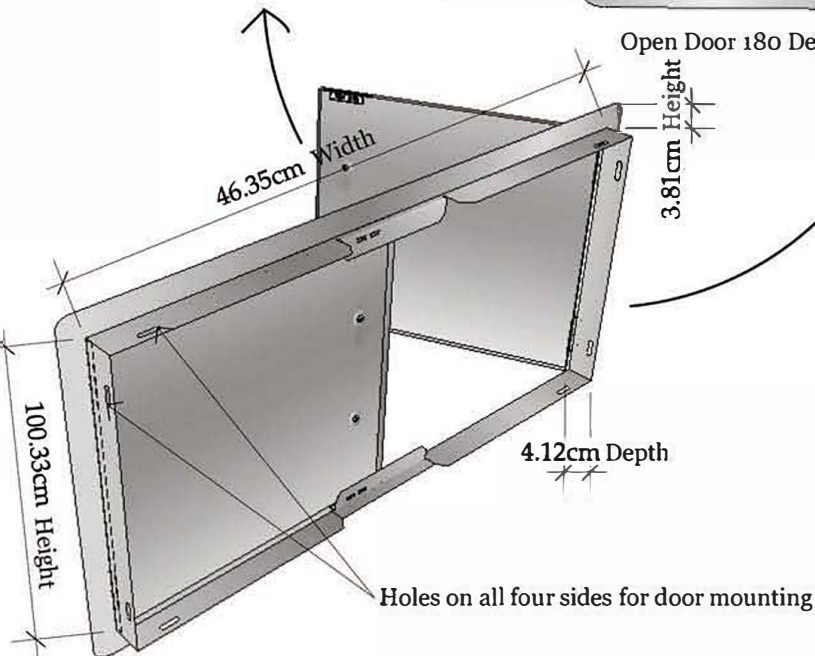

Av. Combatentes do Ultramar, 184  
2715-776 Lameiras, Sintra,  
Portugal  
Tel: (+351) 219 670 073  
Email: info@sunstoneoutdoorkitchens.com

**PRODUCT**  
Double Door Flush Mount  
Item No. A-DD42

**Double Door Flush Mount**  
Product Size (cm): 106,6 W x 53,6 H  
Cut Out (cm): 100,3 W x 46,3 H  
Weight (kg): 7,2  
Material Specifications:  
304 Stainless Steel  
16 Gauge for Frame  
18 Gauge for Door  
Handles are made of Zinc Alloy,  
Chrome Plated.

Handles are made of Zinc Alloy,  
Chrome Plated

198.12cm Width

Top & Bottom  
Magnets

Reversible hinge  
to secure door firmly  
in place, and no moving  
parts, for long lasting

Open Door 180 Degree

Open Door 180 Degree

46.35cm Width

3.81cm Height

4.12cm Depth

Holes on all four sides for door mounting

106.68cm Width

53.66cm Height

Stainless Steel 430 Plate Cover secured  
for magnets