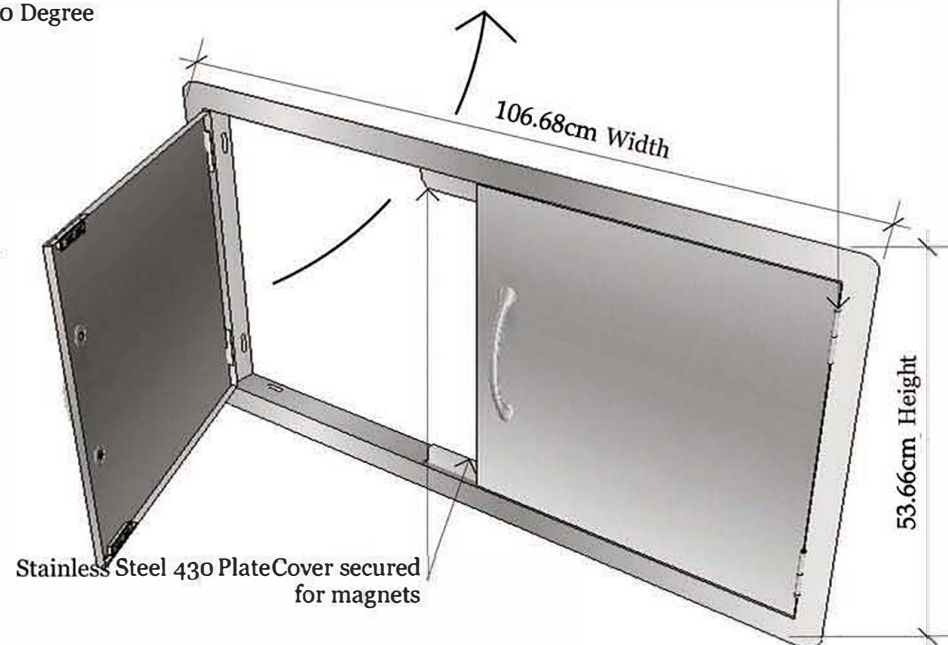

Av. Combatentes do Ultramar, 184  
2715-776 Lameiras, Sintra,  
Portugal  
Tel: (+351) 219 670 073  
Email: info@sunstoneoutdoorkitchens.com

**PRODUCT**  
Double Door Flush Mount  
Item No. A-DD42

**Double Door Flush Mount**  
Product Size (cm): 106,6 W x 53,6 H  
Cut Out (cm): 100,3 W x 46,3 H  
Weight (kg): 7,2  
Material Specifications:  
304 Stainless Steel  
16 Gauge for Frame  
18 Gauge for Door  
Handles are made of Zinc Alloy,  
Chrome Plated.

Handles are made of Zinc Alloy,  
Chrome Plated

198.12cm Width

Top & Bottom  
Magnets

Reversible hinge  
to secure door firmly  
in place, and no moving  
parts, for long lasting

Open Door 180 Degree

Open Door 180 Degree

46.35cm Width

3.81cm Height

4.12cm Depth

Holes on all four sides for door mounting

106.68cm Width

53.66cm Height

Stainless Steel 430 Plate Cover secured  
for magnets