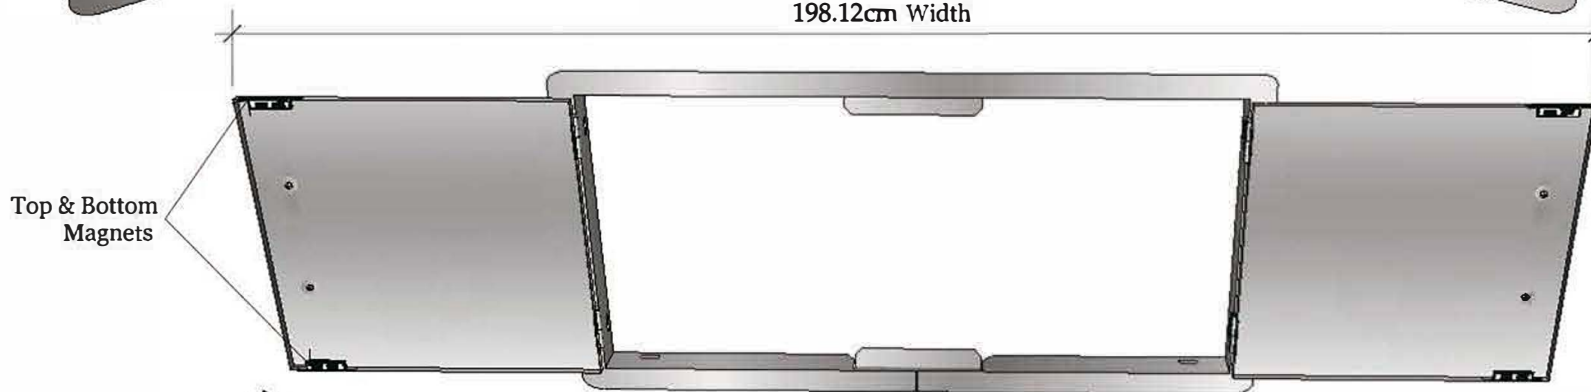

Av. Combatentes do Ultramar, 184  
2715-776 Lameiras, Sintra,  
Portugal  
Tel: (+351) 219 670 073  
Email: info@sunstoneoutdoorkitchens.com

**PRODUCT**  
Double Door Flush Mount  
Item No. A-DD42

**Double Door Flush Mount**  
Product Size (cm): 106,6 W x 53,6 H  
Cut Out (cm): 100,3 W x 46,3 H  
Weight (kg): 7,2  
Material Specifications:  
304 Stainless Steel  
16 Gauge for Frame  
18 Gauge for Door  
Handles are made of Zinc Alloy,  
Chrome Plated.

Handles are made of Zinc Alloy,  
Chrome Plated

198.12cm Width

Top & Bottom  
Magnets

Reversible hinge  
to secure door firmly  
in place, and no moving  
parts, for long lasting

Open Door 180 Degree

Open Door 180 Degree

46.35cm Width

3.81cm Height

4.12cm Depth

Holes on all four sides for door mounting

106.68cm Width

53.66cm Height

Stainless Steel 430 Plate Cover secured  
for magnets