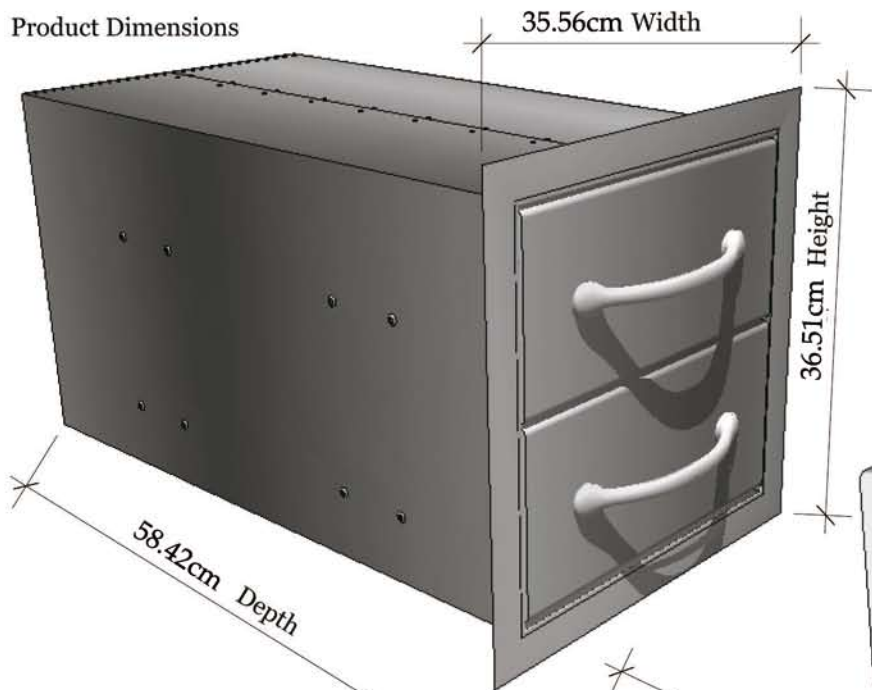

Double Access Drawer Flush Mount
Product Size (cm): 35,5 W x 58,4 D x 36,5 H
Cut Out (cm): 31,1 W x 58,1 D x 31,7 H
Weight (kg): 16,78

Material Specifications:
304 Stainless Steel
16 Gauge for Frame
20 Gauge for Drawer Cabinet
18 Gauge Galvanized Sheet for
the fully inclosed outside box
Handles are made of Zinc Alloy,
Chrome Plated.

Product Dimensions

Cut-out Dimensions