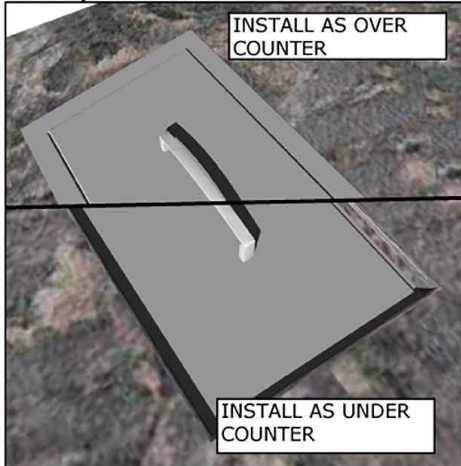

**PRODUCT**

35,56cm X 30,48cm  
Height Drop In Ice  
Chest  
**Item No. B-IC14**

**DESCRIPTION**

Over/Under 35,56cm x 30,48cm Height  
Single Basin Insulated Wall Ice  
Chest w/Insulated Cover

**PRODUCT DIMENSIONS**

34,93cm WIDTH x 31,12cm HEIGHT  
x 52,07cm DEPTH (PRODUCT SIZE)  
30,80cm WIDTH x 35,56cm HEIGHT  
x 46,67cm DEPTH (CUT-OUT)

**SPECIFICATIONS**

16 Gauge 304 SS for Ice Chest Frame,  
20 Gauge 304 SS for Inside Material, 20  
Gauge 201 SS for Outside Box (Under  
Counter Material), 18 Gauge 304 SS for  
Outside of Cover & 24 Gauge for inside  
material

**WARRANTY**

COMPONENT FINISH -----2 YEARS  
HANDLE -----1 YEAR  
DRAIN -----1 YEAR  
SEE PRODUCT WARRANTY FOR DETAILS

**Product Dimensions**

**EXACT MEASUREMENTS**

**Product Features**

3,18cm OUTSIDE  
FLANGE OVERHANG

**Product Installation**

OVER COUNTER CUT-OUT SIZE IS  
30,80cm WIDTH BY 35,56cm HEIGHT BY 46,67cm DEPTH

UNDER COUNTER CUT-OUT SIZE IS  
30,16cm WIDTH BY 38,10cm HEIGHT BY 46.04cm DEPTH

**OVER/UNDER VIEW**