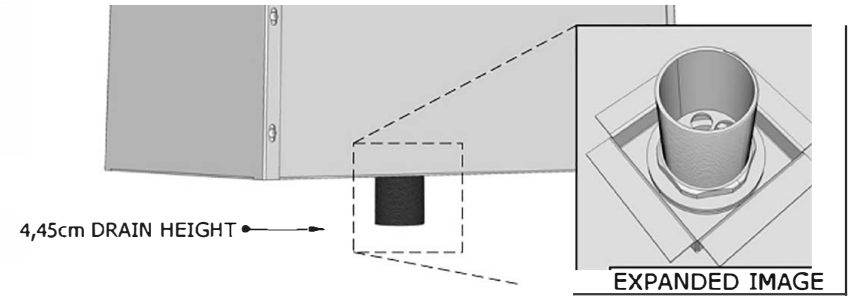

**PRODUCT**

35,56cm X 30,48cm  
Height Drop In Ice  
Chest  
**Item No. B-IC14**

**DESCRIPTION**

Over/Under 35,56cm x 30,48cm Height  
Single Basin Insulated Wall Ice  
Chest w/Insulated Cover

**PRODUCT DIMENSIONS**

34,93cm WIDTH x 31,12cm HEIGHT  
x 52,07cm DEPTH (PRODUCT SIZE)  
30,80cm WIDTH x 35,56cm HEIGHT  
x 46,67cm DEPTH (CUT-OUT)

**SPECIFICATIONS**

16 Gauge 304 SS for Ice Chest Frame,  
20 Gauge 304 SS for Inside Material, 20  
Gauge 201 SS for Outside Box (Under  
Counter Material), 18 Gauge 304 SS for  
Outside of Cover & 24 Gauge for inside  
material

**WARRANTY**

COMPONENT FINISH -----2 YEARS  
HANDLE -----1 YEAR  
DRAIN -----1 YEAR  
SEE PRODUCT WARRANTY FOR DETAILS

**Product Dimensions**

**EXACT MEASUREMENTS**

**Product Features**

3,18cm OUTSIDE  
FLANGE OVERHANG

**Product Installation**

OVER COUNTER CUT-OUT SIZE IS  
30,80cm WIDTH BY 35,56cm HEIGHT BY 46,67cm DEPTH

UNDER COUNTER CUT-OUT SIZE IS  
30,16cm WIDTH BY 38,10cm HEIGHT BY 46.04cm DEPTH

**OVER/UNDER VIEW**