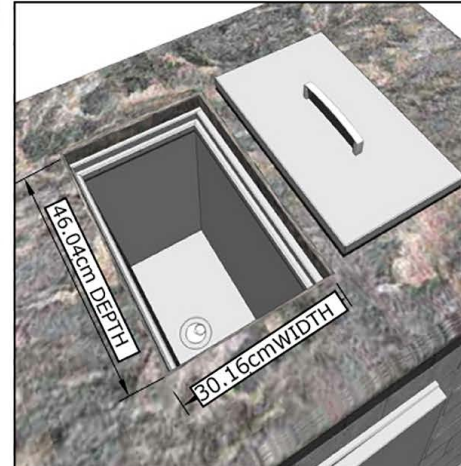

OVER COUNTER INSTALL

INSTALL BRACKET AS SHOWN