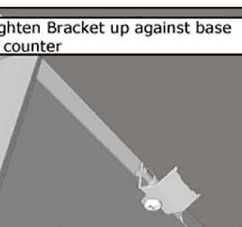

OVER COUNTER INSTALL

INSTALL BRACKET AS SHOWN