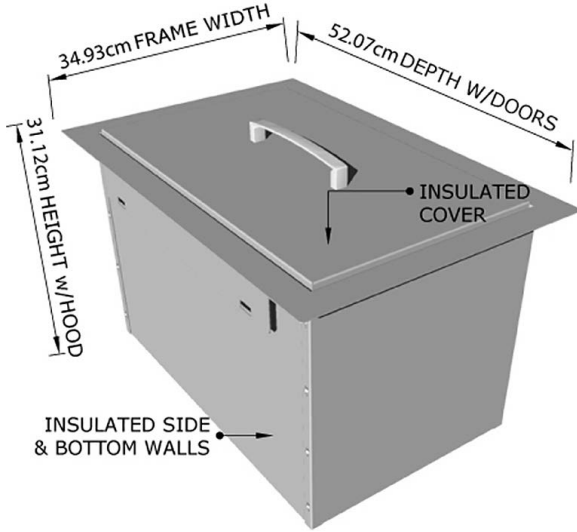

**PRODUCT**

35,56cm X 30,48cm  
Height Drop In Ice  
Chest  
**Item No. B-IC14**

**DESCRIPTION**

Over/Under 35,56cm x 30,48cm Height  
Single Basin Insulated Wall Ice  
Chest w/Insulated Cover

**PRODUCT DIMENSIONS**

34,93cm WIDTH x 31,12cm HEIGHT  
x 52,07cm DEPTH (PRODUCT SIZE)  
30,80cm WIDTH x 35,56cm HEIGHT  
x 46,67cm DEPTH (CUT-OUT)

**SPECIFICATIONS**

16 Gauge 304 SS for Ice Chest Frame,  
20 Gauge 304 SS for Inside Material, 20  
Gauge 201 SS for Outside Box (Under  
Counter Material), 18 Gauge 304 SS for  
Outside of Cover & 24 Gauge for inside  
material

**WARRANTY**

COMPONENT FINISH -----2 YEARS  
HANDLE -----1 YEAR  
DRAIN -----1 YEAR  
SEE PRODUCT WARRANTY FOR DETAILS

**Product Dimensions**

**EXACT MEASUREMENTS**

**Product Features**

3,18cm OUTSIDE  
FLANGE OVERHANG

**Product Installation**

OVER COUNTER CUT-OUT SIZE IS  
30,80cm WIDTH BY 35,56cm HEIGHT BY 46,67cm DEPTH

UNDER COUNTER CUT-OUT SIZE IS  
30,16cm WIDTH BY 38,10cm HEIGHT BY 46.04cm DEPTH

**OVER/UNDER VIEW**