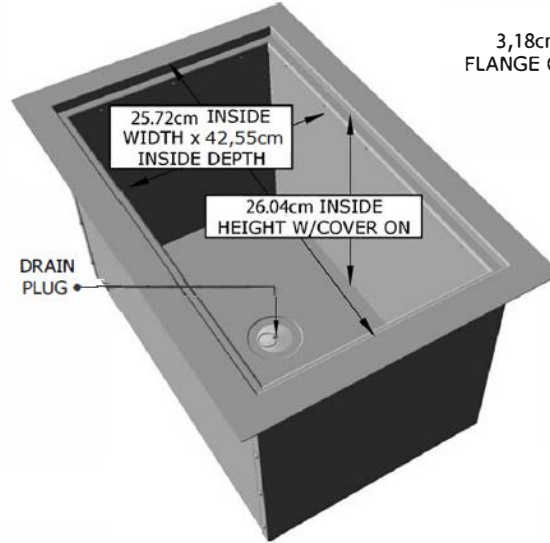

**PRODUCT**

35,56cm X 30,48cm  
Height Drop In Ice  
Chest  
**Item No. B-IC14**

**DESCRIPTION**

Over/Under 35,56cm x 30,48cm Height  
Single Basin Insulated Wall Ice  
Chest w/Insulated Cover

**PRODUCT DIMENSIONS**

34,93cm WIDTH x 31,12cm HEIGHT  
x 52,07cm DEPTH (PRODUCT SIZE)  
30,80cm WIDTH x 35,56cm HEIGHT  
x 46,67cm DEPTH (CUT-OUT)

**SPECIFICATIONS**

16 Gauge 304 SS for Ice Chest Frame,  
20 Gauge 304 SS for Inside Material, 20  
Gauge 201 SS for Outside Box (Under  
Counter Material), 18 Gauge 304 SS for  
Outside of Cover & 24 Gauge for inside  
material

**WARRANTY**

COMPONENT FINISH -----2 YEARS  
HANDLE -----1 YEAR  
DRAIN -----1 YEAR  
SEE PRODUCT WARRANTY FOR DETAILS

**Product Dimensions**

**EXACT MEASUREMENTS**

**Product Features**

3,18cm OUTSIDE  
FLANGE OVERHANG

**Product Installation**

OVER COUNTER CUT-OUT SIZE IS  
30,80cm WIDTH BY 35,56cm HEIGHT BY 46,67cm DEPTH

UNDER COUNTER CUT-OUT SIZE IS  
30,16cm WIDTH BY 38,10cm HEIGHT BY 46.04cm DEPTH

**OVER/UNDER VIEW**