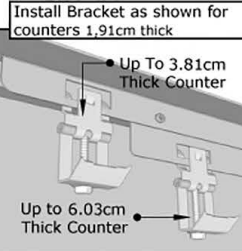

OVER COUNTER INSTALL

INSTALL BRACKET AS SHOWN