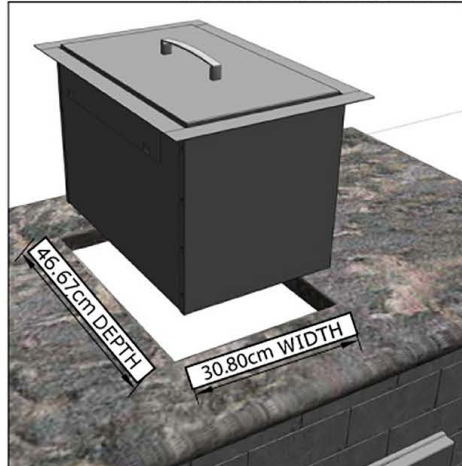

OVER COUNTER INSTALL

INSTALL BRACKET AS SHOWN