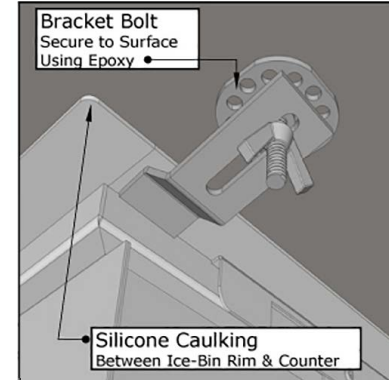

**Product Installation**

OVER COUNTER CUT-OUT SIZE IS  
30,80cm WIDTH BY 35,56cm HEIGHT BY 46,67cm DEPTH

UNDER COUNTER CUT-OUT SIZE IS  
30,16cm WIDTH BY 38,10cm HEIGHT BY 46.04cm DEPTH

**OVER/UNDER VIEW**

**OVER COUNTER INSTALL**

**INSTALL BRACKET AS SHOWN**