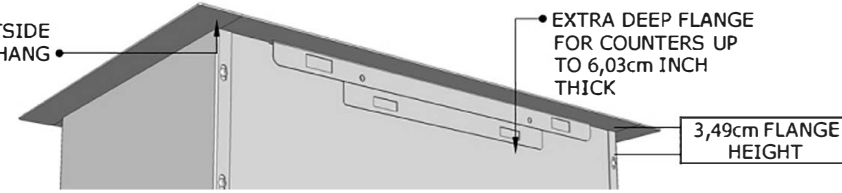

**PRODUCT**

35,56cm X 30,48cm  
Height Drop In Ice  
Chest  
**Item No. B-IC14**

**DESCRIPTION**

Over/Under 35,56cm x 30,48cm Height  
Single Basin Insulated Wall Ice  
Chest w/Insulated Cover

**PRODUCT DIMENSIONS**

34,93cm WIDTH x 31,12cm HEIGHT  
x 52,07cm DEPTH (PRODUCT SIZE)  
30,80cm WIDTH x 35,56cm HEIGHT  
x 46,67cm DEPTH (CUT-OUT)

**SPECIFICATIONS**

16 Gauge 304 SS for Ice Chest Frame,  
20 Gauge 304 SS for Inside Material, 20  
Gauge 201 SS for Outside Box (Under  
Counter Material), 18 Gauge 304 SS for  
Outside of Cover & 24 Gauge for inside  
material

**WARRANTY**

COMPONENT FINISH -----2 YEARS  
HANDLE -----1 YEAR  
DRAIN -----1 YEAR  
SEE PRODUCT WARRANTY FOR DETAILS

**Product Dimensions**

**EXACT MEASUREMENTS**

**Product Features**

3,18cm OUTSIDE  
FLANGE OVERHANG

**Product Installation**

OVER COUNTER CUT-OUT SIZE IS  
30,80cm WIDTH BY 35,56cm HEIGHT BY 46,67cm DEPTH

UNDER COUNTER CUT-OUT SIZE IS  
30,16cm WIDTH BY 38,10cm HEIGHT BY 46.04cm DEPTH

**OVER/UNDER VIEW**