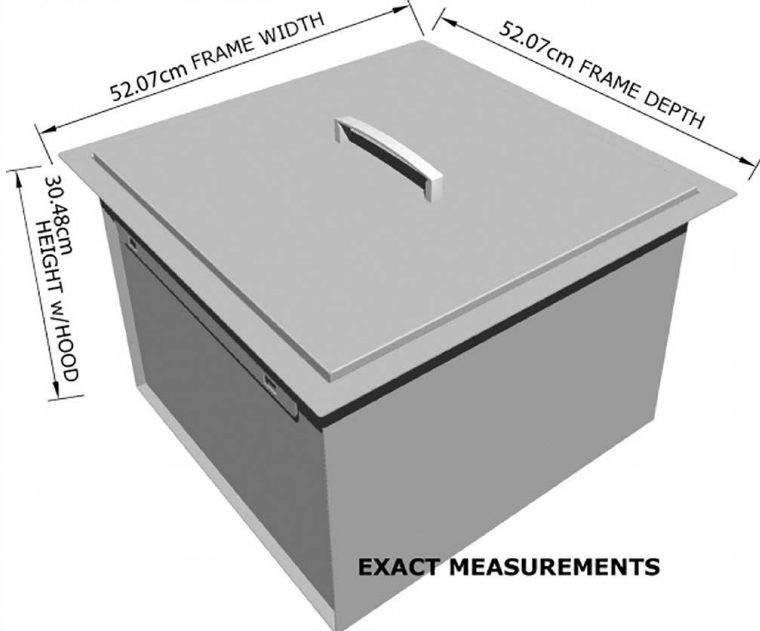

PRODUCT

50,80cm Width SQ. x
30,48cm Height Drop-In
Sink w/Cover
Item No. B-SK20

DESCRIPTION

Over/Under 50,80cm x 30,48cm
Height Single Basin Sink w/Cover

PRODUCT DIMENSIONS

52.07cm WIDTH x 29.21cm HEIGHT x
52.07cm DEPTH (PRODUCT SIZE)
49.53cm WIDTH x 35.56cm HEIGHT x
48.26cm DEPTH (CUT-OUT)

SPECIFICATIONS

16 Gauge 304 SS for Sink Frame, 20
Gauge 304 SS for Sink Basin, 18 Gauge
304 SS for Sink Cover

WARRANTY

- COMPONENT FINISH ----- 2 YEARS
- HANDLE ----- 1 YEAR
- DRAIN ----- 1 YEAR

SEE PRODUCT WARRANTY FOR DETAILS

Product Dimensions

Product Features

Product Installation

OVER COUNTER CUT-OUT SIZE IS
49.53cm WIDTH BY 35.56cm HEIGHT BY 48.26cm DEPTH

UNDER COUNTER CUT-OUT SIZE IS
48.90cm WIDTH BY 38.10cm HEIGHT BY 47.63cm DEPTH