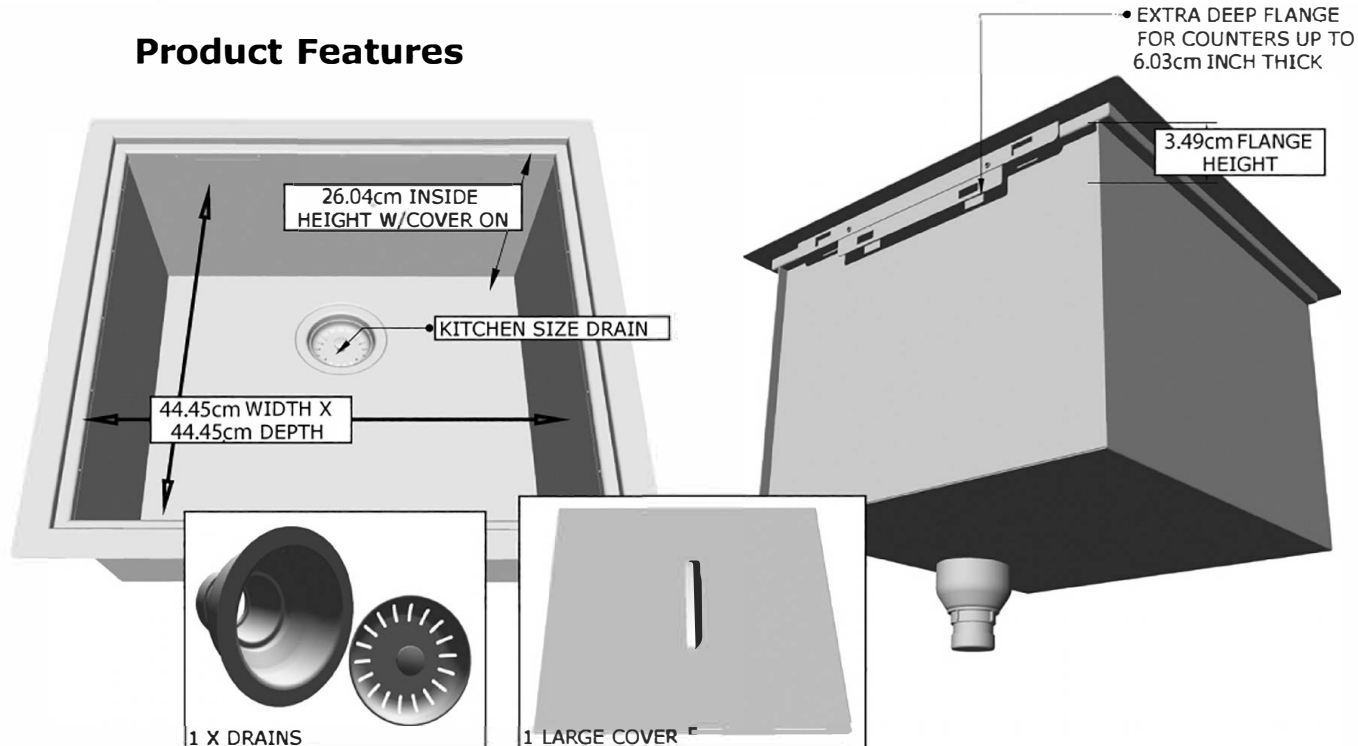

PRODUCT

50,80cm Width SQ. x
30,48cm Height Drop-In
Sink w/Cover
Item No. B-SK20

DESCRIPTION

Over/Under 50,80cm x 30,48cm
Height Single Basin Sink w/Cover

PRODUCT DIMENSIONS

52.07cm WIDTH x 29.21cm HEIGHT x
52.07cm DEPTH (PRODUCT SIZE)
49.53cm WIDTH x 35.56cm HEIGHT x
48.26cm DEPTH (CUT-OUT)

SPECIFICATIONS

16 Gauge 304 SS for Sink Frame, 20
Gauge 304 SS for Sink Basin, 18 Gauge
304 SS for Sink Cover

WARRANTY

- COMPONENT FINISH ----- 2 YEARS
- HANDLE ----- 1 YEAR
- DRAIN ----- 1 YEAR

SEE PRODUCT WARRANTY FOR DETAILS

Product Dimensions

Product Features

Product Installation

OVER COUNTER CUT-OUT SIZE IS
49.53cm WIDTH BY 35.56cm HEIGHT BY 48.26cm DEPTH

UNDER COUNTER CUT-OUT SIZE IS
48.90cm WIDTH BY 38.10cm HEIGHT BY 47.63cm DEPTH