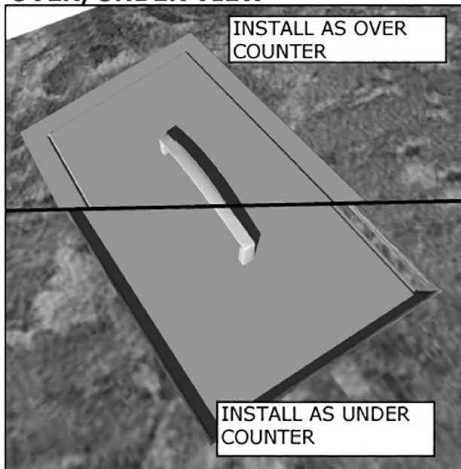

PRODUCT

50,80cm Width SQ. x
30,48cm Height Drop-In
Sink w/Cover
Item No. B-SK20

DESCRIPTION

Over/Under 50,80cm x 30,48cm
Height Single Basin Sink w/Cover

PRODUCT DIMENSIONS

52.07cm WIDTH x 29.21cm HEIGHT x
52.07cm DEPTH (PRODUCT SIZE)
49.53cm WIDTH x 35.56cm HEIGHT x
48.26cm DEPTH (CUT-OUT)

Product Dimensions

Product Features

Product Installation

OVER COUNTER CUT-OUT SIZE IS
49.53cm WIDTH BY 35.56cm HEIGHT BY 48.26cm DEPTH

UNDER COUNTER CUT-OUT SIZE IS
48.90cm WIDTH BY 38.10cm HEIGHT BY 47.63cm DEPTH

OVER/UNDER VIEW

OVER COUNTER INSTALL

UNDER COUNTER INSTALL