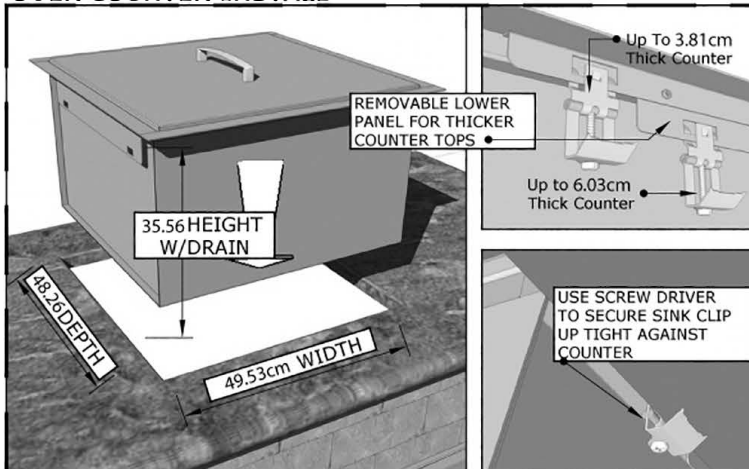

PRODUCT

50,80cm Width SQ. x
30,48cm Height Drop-In
Sink w/Cover
Item No. B-SK20

DESCRIPTION

Over/Under 50,80cm x 30,48cm
Height Single Basin Sink w/Cover

PRODUCT DIMENSIONS

52.07cm WIDTH x 29.21cm HEIGHT x
52.07cm DEPTH (PRODUCT SIZE)
49.53cm WIDTH x 35.56cm HEIGHT x
48.26cm DEPTH (CUT-OUT)

Product Dimensions

Product Features

Product Installation

OVER COUNTER CUT-OUT SIZE IS
49.53cm WIDTH BY 35.56cm HEIGHT BY 48.26cm DEPTH

UNDER COUNTER CUT-OUT SIZE IS
48.90cm WIDTH BY 38.10cm HEIGHT BY 47.63cm DEPTH

OVER/UNDER VIEW

OVER COUNTER INSTALL

UNDER COUNTER INSTALL