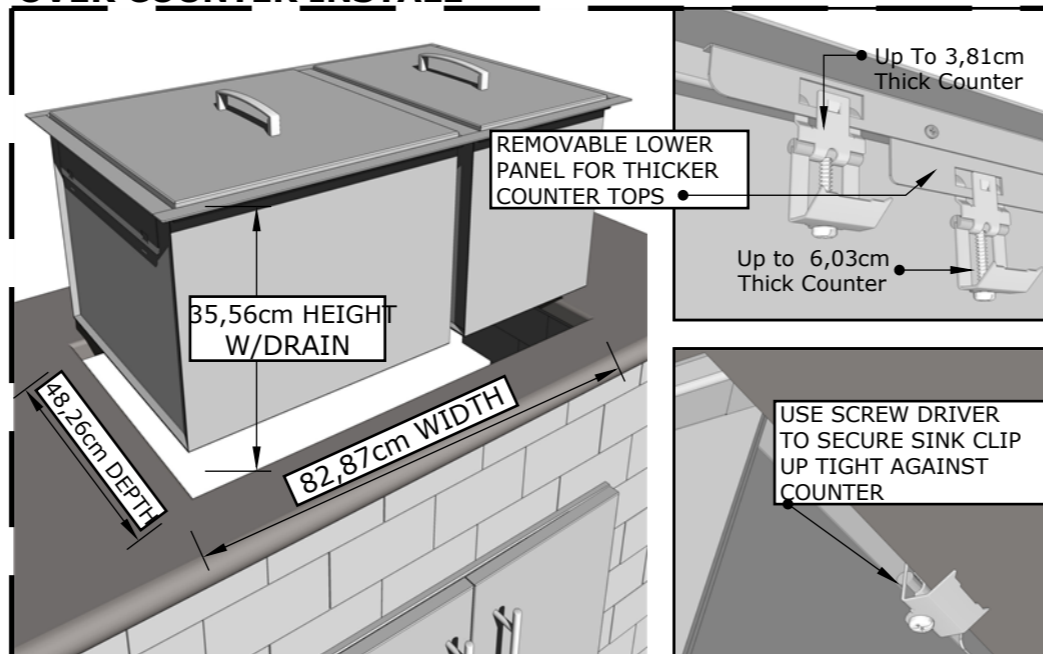

**Item No.** B-SK34

**DESCRIPTION**  
Over/Under 86,36cm x 30,48cm  
Height Double Basin Sink w/Cover

**PRODUCT DIMENSIONS**  
86,36cm WIDTH x 30,48cm HEIGHT x  
52,07cm DEPTH (PRODUCT SIZE)  
82,87cm WIDTH x 35,56cm HEIGHT x  
48,26cm DEPTH (CUT-OUT)

**Product Dimensions**

**Product Features**

**Product Installation**

OVER COUNTER CUT-OUT SIZE IS  
82,87cm WIDTH BY 35,56cm HEIGHT BY 48,26cm DEPTH

UNDER COUNTER CUT-OUT SIZE IS  
82,23cm WIDTH BY 38,1cm HEIGHT BY 47,63cm DEPTH

**OVER/UNDER VIEW**

**OVER COUNTER INSTALL**

**UNDER COUNTER INSTALL**