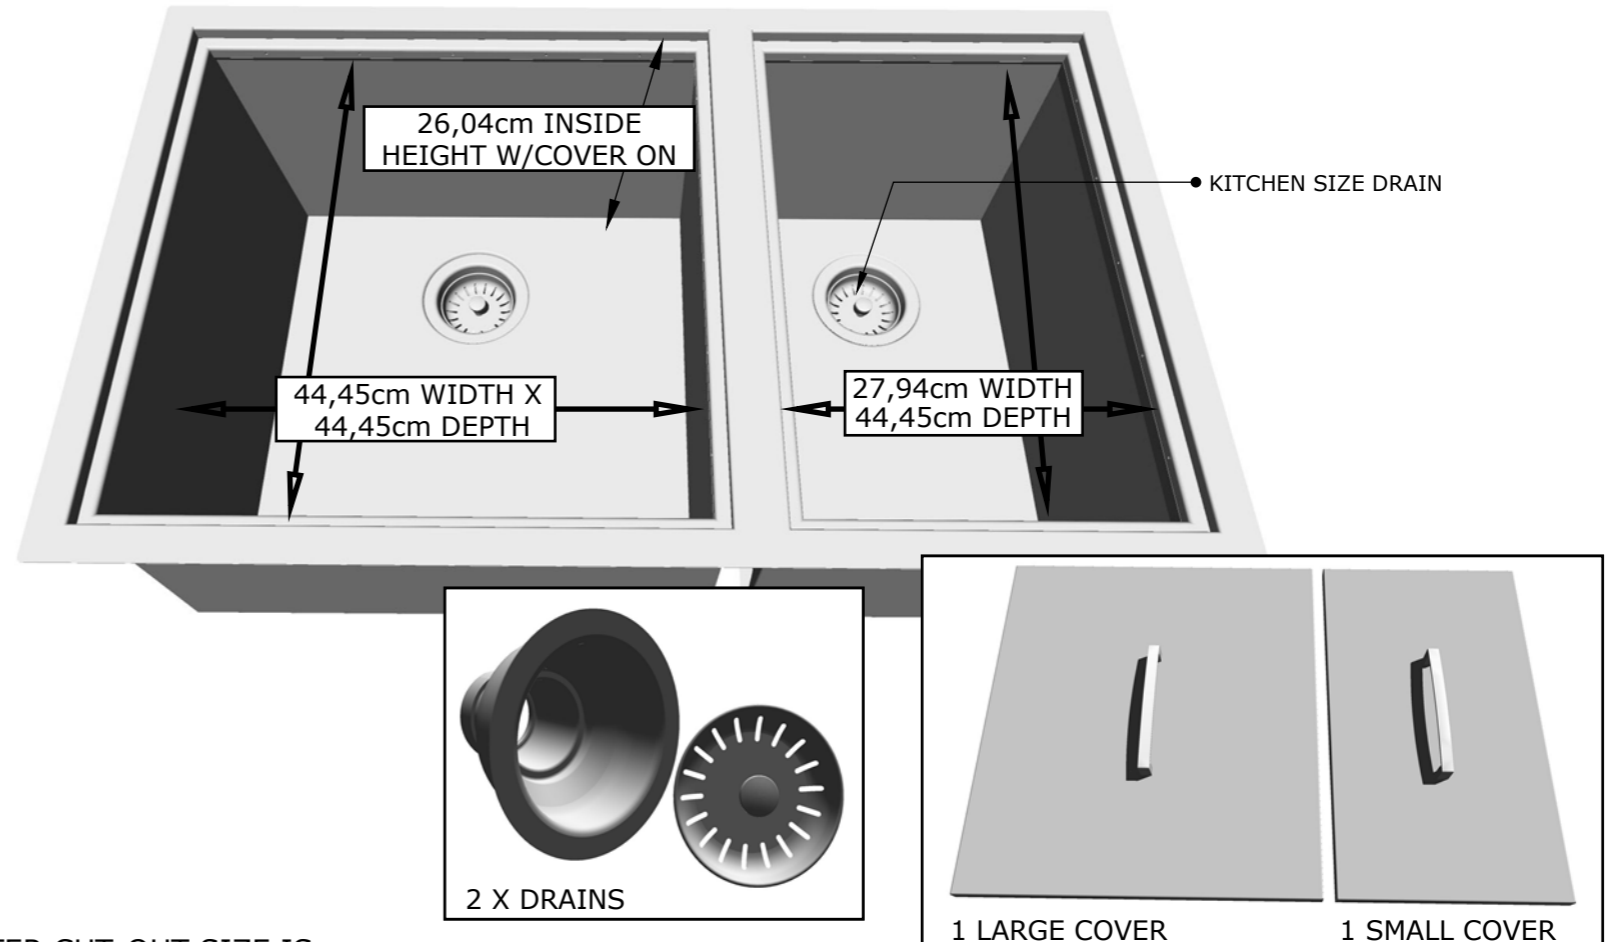

**Item No.** B-SK34

**DESCRIPTION**  
Over/Under 86,36cm x 30,48cm  
Height Double Basin Sink w/Cover

**PRODUCT DIMENSIONS**  
86,36cm WIDTH x 30,48cm HEIGHT x  
52,07cm DEPTH (PRODUCT SIZE)  
82,87cm WIDTH x 35,56cm HEIGHT x  
48,26cm DEPTH (CUT-OUT)

**SPECIFICATIONS**  
16 Gauge 304 SS for Sink Frame,  
20 Gauge 304 SS for Sink Basin,  
18 Gauge 304 SS for Sink Cover

**WARRANTY**

- **COMPONENT FINISH** -----2 YEARS
  - **HANDLE**-----1 YEAR
  - **DRAIN**----- 1 YEAR
- SEE PRODUCT WARRANTY FOR DETAILS

**Product Dimensions**

**Product Features**

**Product Installation**

OVER COUNTER CUT-OUT SIZE IS  
82,87cm WIDTH BY 35,56cm HEIGHT BY 48,26cm DEPTH

UNDER COUNTER CUT-OUT SIZE IS  
82,23cm WIDTH BY 38,1cm HEIGHT BY 47,63cm DEPTH

**OVER/UNDER VIEW**

**OVER COUNTER INSTALL**

**UNDER COUNTER INSTALL**