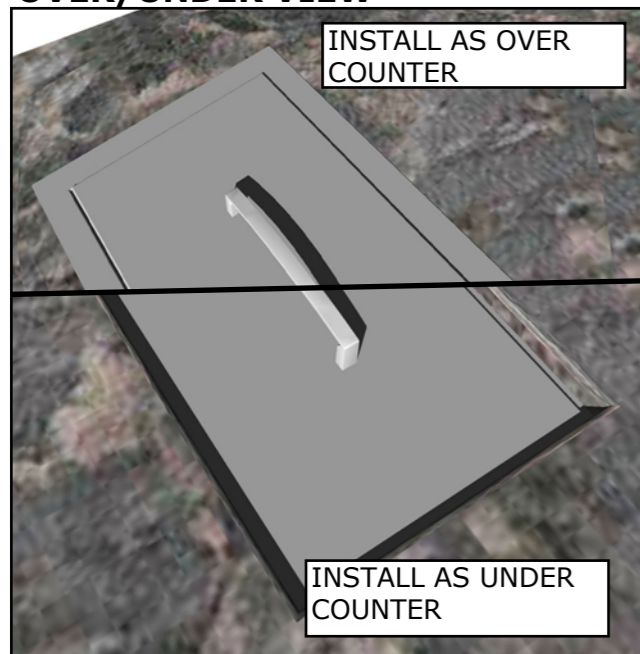

**Item No.** B-SK34

**DESCRIPTION**  
Over/Under 86,36cm x 30,48cm  
Height Double Basin Sink w/Cover

**PRODUCT DIMENSIONS**  
86,36cm WIDTH x 30,48cm HEIGHT x  
52,07cm DEPTH (PRODUCT SIZE)  
82,87cm WIDTH x 35,56cm HEIGHT x  
48,26cm DEPTH (CUT-OUT)

**Product Dimensions**

**Product Features**

**Product Installation**

OVER COUNTER CUT-OUT SIZE IS  
82,87cm WIDTH BY 35,56cm HEIGHT BY 48,26cm DEPTH

UNDER COUNTER CUT-OUT SIZE IS  
82,23cm WIDTH BY 38,1cm HEIGHT BY 47,63cm DEPTH

**OVER/UNDER VIEW**

**OVER COUNTER INSTALL**

**UNDER COUNTER INSTALL**