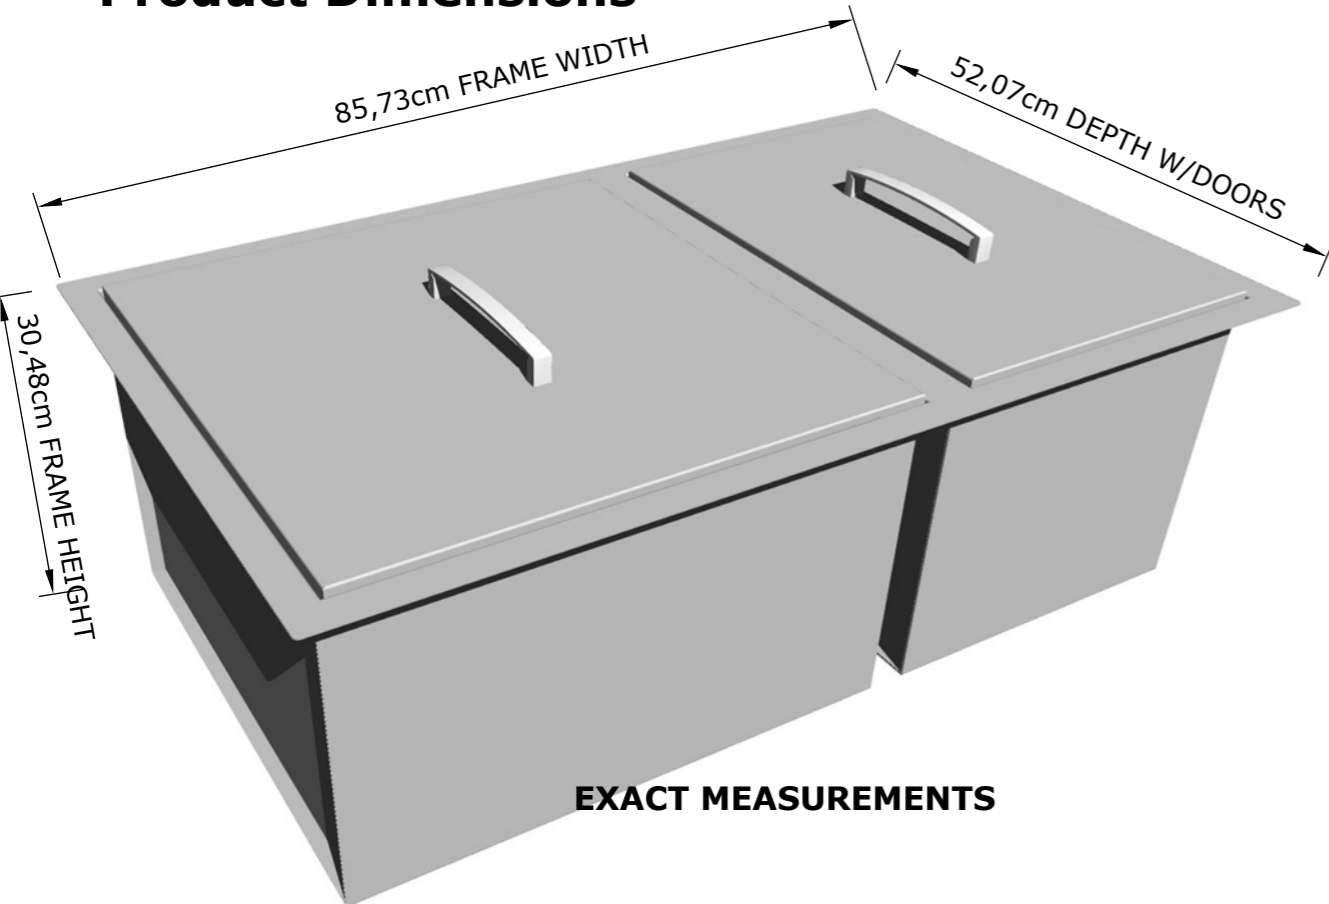

**Item No.** B-SK34

**DESCRIPTION**  
Over/Under 86,36cm x 30,48cm  
Height Double Basin Sink w/Cover

**PRODUCT DIMENSIONS**  
86,36cm WIDTH x 30,48cm HEIGHT x  
52,07cm DEPTH (PRODUCT SIZE)  
82,87cm WIDTH x 35,56cm HEIGHT x  
48,26cm DEPTH (CUT-OUT)

**SPECIFICATIONS**  
16 Gauge 304 SS for Sink Frame,  
20 Gauge 304 SS for Sink Basin,  
18 Gauge 304 SS for Sink Cover

**WARRANTY**

- **COMPONENT FINISH** -----2 YEARS
  - **HANDLE**-----1 YEAR
  - **DRAIN**----- 1 YEAR
- SEE PRODUCT WARRANTY FOR DETAILS

**Product Dimensions**

**Product Features**

**Product Installation**

OVER COUNTER CUT-OUT SIZE IS  
82,87cm WIDTH BY 35,56cm HEIGHT BY 48,26cm DEPTH

UNDER COUNTER CUT-OUT SIZE IS  
82,23cm WIDTH BY 38,1cm HEIGHT BY 47,63cm DEPTH