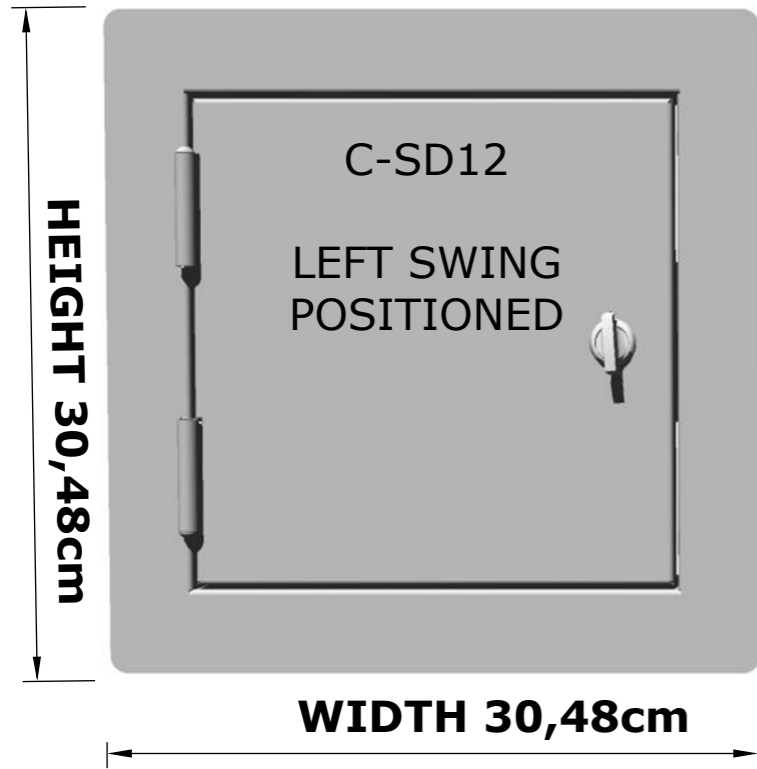

## PRODUCT OVERVIEW

FLIP 180° FOR LEFT OR RIGHT SWING

## PRODUCT SIZE & CUT-OUT DIMENSIONS

HEIGHT (H) WIDTH (W) DEPTH (D)

C-SD12 30,48cm W X 30,48cm H X 4,13cm D  
(PRODUCT SIZE) 23,5cm W X 23,5cm H (CUT-OUT)