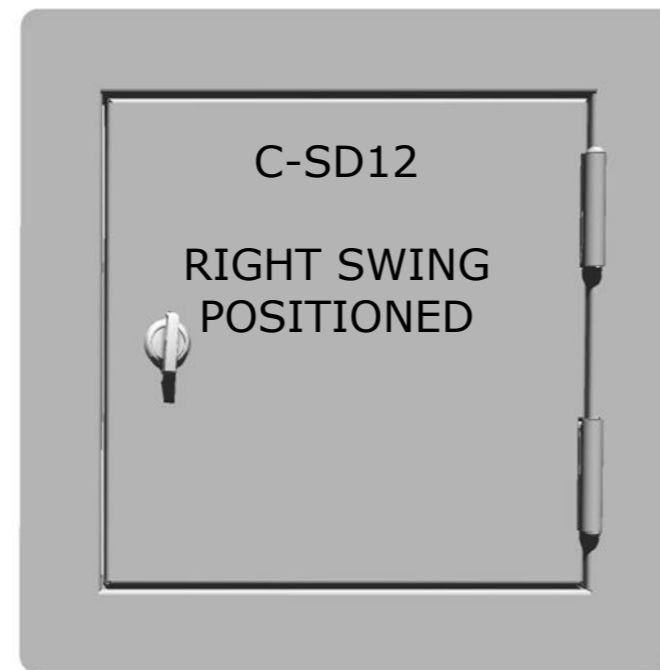

## PRODUCT OVERVIEW

FLIP 180° FOR LEFT OR RIGHT SWING

## PRODUCT SIZE & CUT-OUT DIMENSIONS

HEIGHT (H) WIDTH (W) DEPTH (D)

C-SD12 30,48cm W X 30,48cm H X 4,13cm D  
(PRODUCT SIZE) 23,5cm W X 23,5cm H (CUT-OUT)