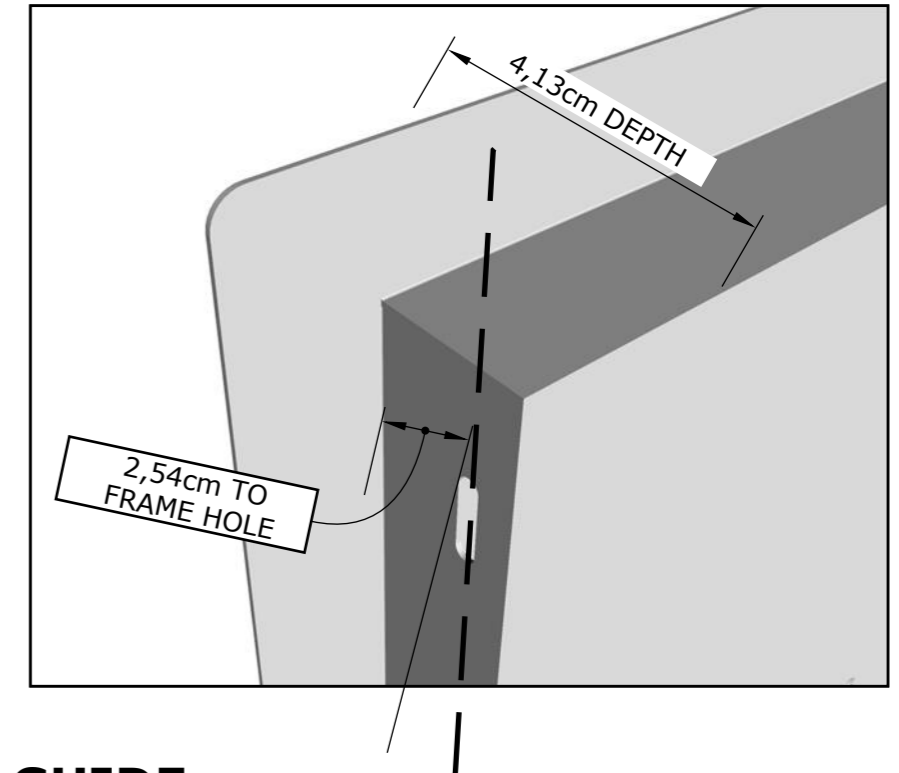

## PRODUCT OVERVIEW

FLIP 180° FOR LEFT OR RIGHT SWING

## PRODUCT SIZE & CUT-OUT DIMENSIONS

HEIGHT (H) WIDTH (W) DEPTH (D)

C-SD12 30,48cm W X 30,48cm H X 4,13cm D  
(PRODUCT SIZE) 23,5cm W X 23,5cm H (CUT-OUT)