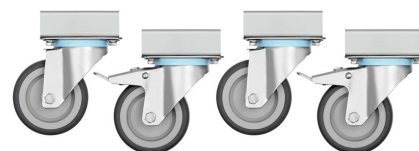

#### Door 700 40/80LR

CNS  
18/10

- Door hinge side can be changed: Yes
- Door hinge side: Left / right
- Material: CNS 18/10
- Important information: -
- Size: W 395 x D 80 x H 460 mm
- Weight: 3.4 kg

Code-No. 285050  
GTIN 4015613486604

#### Swivel castors 4S700

- Swivel castors: 4 swivel castors, 2 with brake
- Diameter castors: 100 mm
- Load-bearing capacity max., each: 100 kg
- Material: Plastic  
Rubber coated
- Important information: -
- Size: W 85 x D 170 x H 121 mm
- Weight: 2.91 kg