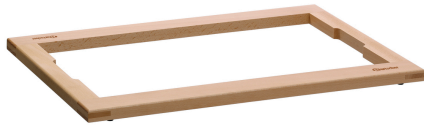

Finishing frame buffet system

- Colour: Natural beech
- Model: Cut-out: 1/1 GN
- Material: Wood
  Painted (food-safe)
- Important information: -
- Module type: Finishing frame
  Standard
- Size: W 580 x D 405 x H 24 mm
- Weight: 1.2 kg

Code-No. 500740
GTIN 4015613747033