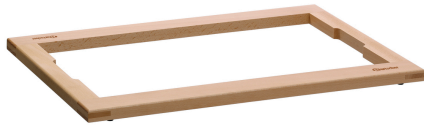

▶ Buffet system set in simple wood design

▶ Design

- ✓ Module with 6 glass bowls, Ø 14 cm
- ✓ Diameter, each: 14 cm
- ✓ Cut-out: GN 1/1

▶ Simple connecting system

With the modular set in a simple wooden design, every buffet appears attractively structured and tidy. Whether for breakfast, lunch or evening buffets, the 6 glass bowls can be filled with yoghurt or quark dishes, salads or desserts, for example, and can also be easily exchanged or refilled.

- Colour: Natural beech
- Model: Module with 6 glass bowls
Cut-out: 1/1 GN
Simple connecting system
- Set comprises: 6 glass bowls, Ø 14 cm, contents: 0.5 litres
1 top for 6 glass bowls
1 base frame
1 finishing frame
- Material: Wood
Painted (food-safe)
Glass
- Important information: -
- Size: W 581 x D 407 x H 124 mm
- Weight: 6 kg

Finishing frame buffet system

- Colour: Natural beech
- Model: Cut-out: 1/1 GN
- Material: Wood
Painted (food-safe)
- Important information: -
- Module type: Finishing frame
Standard
- Size: W 580 x D 405 x H 24 mm
- Weight: 1.2 kg