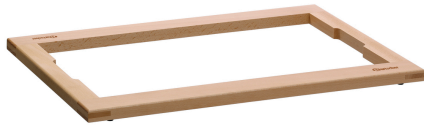

▶ Buffet system set in simple wood design

▶ Design

- ✓ Module with 4 carafes for cereals, contents: 1.95 litres
- ✓ Cut-out: GN 1/1

▶ Simple connecting system

With the modular set in a simple wooden design, every buffet appears attractively structured and tidy. Whether for breakfast buffets or brunches, the 4 carafes can be filled with various cereals and can also be easily exchanged or refilled. The practical storage area offers space for muesli bowls, for example.

- Colour: Natural beech
- Material: Wood
Painted (food-safe)
Polypropylene
Stainless steel
- Important information: -
- Model: Module with 4 carafes for cereals
Cut-out: 1/1 GN
Simple connecting system
- Set comprises: 4 carafes, contents: 1.95 litres
1 top for 4 carafes
1 base frame
1 finishing frame
- Size: W 580 x D 405 x H 281 mm
- Weight: 6.07 kg

Finishing frame buffet system

- Colour: Natural beech
- Model: Cut-out: 1/1 GN
- Material: Wood
Painted (food-safe)
- Important information: -
- Module type: Finishing frame
Standard
- Size: W 580 x D 405 x H 24 mm
- Weight: 1.2 kg