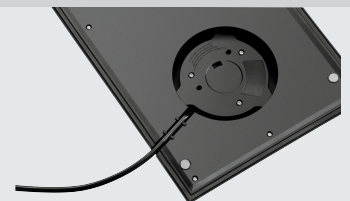

▶ Tea caddy for

- ✓ Kettle 0.6 L
- ✓ Kettle 0.8 L

▶ Design:

- ✓ Matt black

▶ 3 storage compartments for tea, instant coffee, sugar and spoons/stirrers

▶ Removable drip tray

▶ Cable in the base

Hot water for tea, instant coffee or other infused drinks: Whether in the hotel room, in waiting areas or in customer meetings. With the tea caddy, everything is tidy and immediately at hand - from tea bags to spoons.

- Material: Plastic
- Designed for: 1 kettle  
Kettle 0.6L | Black, matt  
Kettle 0.8L | Black, high-gloss
- Recess for kettle: Ø 145 mm
- Properties: 3 storage compartments for tea, instant coffee, sugar and spoons/stirrers  
Cable in the base
- Including: 1 drip tray
- Important information: Delivered without kettle
- Colour: Black  
Matt
- Estimated delivery time from our warehouse in Salzkotten, Germany is week: 13 / 2022
- Size: W 470 x D 230 x H 28 mm
- Weight: 0.9 kg

### Kettle 0,6L

- Power load: 0,8 kW | 230 V | 50/60 Hz
- Material: Stainless steel  
Plastic
- Content: 0,6 litre(s)
- Minimum brewing quantity: 0,3 litre(s)
- Temperature range to: 100 °C
- Double-walled: Yes
- Automatic boil stop: Yes
- Limescale filter: yes
- Filling level display: No
- Dry-run protection: Yes

### Kettle 0,8L

- Material: Plastic
- Material lid: Plastic
- Content: 0,8 litre(s)
- Minimum brewing quantity: 0,3 litre(s)
- Temperature range to: 100 °C
- Automatic boil stop: Yes
- Filling level display: Yes
- Dry-run protection: Yes
- Carrying handle: Yes
- Control unit: Electronic  
Lever