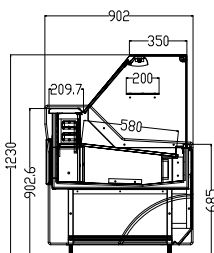

Flat Glass Serve Over Counters

902mm Depth

BFG130WH

BFG150BK

IMPORTANT NOTE

Refrigerated serve over displays are designed to keep food products at refrigerated temperatures whilst displaying them for sale. These counters have built in under-storage. The concept of a display counter is to display products ready for sale, the under-storage is intended to store additional products moved from a refrigerator to enable the operator to restock the display deck when products have been sold.

Many display counters are open displays and are not intended to be used as a long term storage cabinet. Serve over display need to be switching off for cleaning and regular maintenance and often require a manual defrost as in the UK many operate in high humidity conditions which can cause icing up issues.

FEATURES

Laminated steel exterior; Painted interior; Grey ABS injected side panels

Stainless steel backshelf & display deck

Anodised aluminium profiles

Sliding perspex door

Intermediate glass shelf

LED illumination under top canopy

Refrigerated under storage

Under storage door size 570mm x 325mm

Automatic vaporisation of condensate

Adjustable feet

Replaceable door gaskets

TECHNICAL SPECIFICATIONS

Controller: Digital controller with temperature display

Cooling: Fan assisted

Defrost: Automatic

Refrigerant: R290

Climate Class: 3

Temperature Range: +2°C ~ +8°C

Power Supply: 13amp

OPTIONAL EXTRAS

Meat temperature conversion **£305.00**