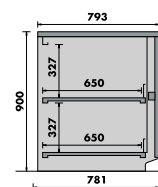

NEUTRAL TABLE