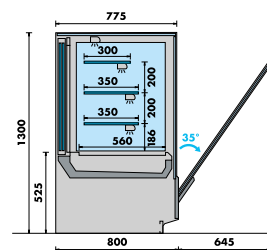

CHOPIN FV
1000 / 1250 / 1500
SLIDING DOORS