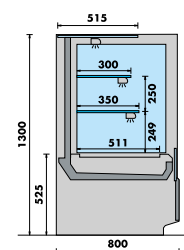

CHOPIN FV
1000 / 1250 / 1500
SLIDING DOORS

CHOPIN SELF SERVICE