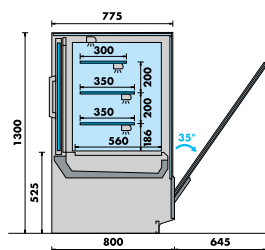

CHOPIN BREAD

CHOPIN FV
700
OPENING DOORS