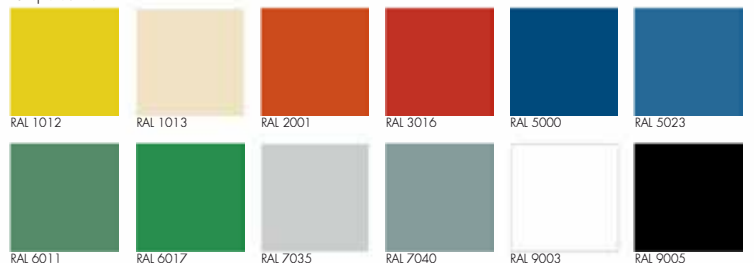

TECHNICAL SPECIFICATIONS - HOT DISPLAY

Controller:	Manual thermostat
Temperature Range:	+66°C ~ +90°C
Power Supply:	13amp

CHOPIN REFRIGERATED

Lacquered Decors

MODEL	FINISH	DOOR	EXTERNAL DIMENSIONS (H x W x D mm)	POWER CONSUMPTION	WEIGHT (kg)	RRP
Flat Glass Refrigerated						
CHOPIN 700 FV-VVR	Choice of lacquered decor	1	1300 x 750 x 800	410W	160	
CHOPIN 1000 FV-VVR	Choice of lacquered decor	2	1300 x 1050 x 800	610W	225	
CHOPIN 1250 FV-VVR	Choice of lacquered decor	2	1300 x 1300 x 800	730W	270	
CHOPIN 1500 FV-VVR	Choice of lacquered decor	2	1300 x 1550 x 800	860W	320	
Flat Glass- Neutral						
CHOPIN 700 N-VVR	Choice of lacquered decor	1	1300 x 750 x 800	52W	90	
CHOPIN 1000 N-VVR	Choice of lacquered decor	2	1300 x 1050 x 800	80W	140	
CHOPIN 1250 N-VVR	Choice of lacquered decor	2	1300 x 1300 x 800	130W	175	
Flat Glass- Chocolate						
CHOPIN 1000 CHOC FV-VVR	Choice of lacquered decor	2	1300 x 1050 x 800	690W	225	
CHOPIN 1250 CHOC FV-VVR	Choice of lacquered decor	2	1300 x 1300 x 800	780W	270	
Flat Glass- Hot Display						
CHOPIN 1000 Q-VVR	Choice of lacquered decor	2	1300 x 1050 x 800	1600W	95	
CHOPIN 1250 Q-VVR	Choice of lacquered decor	2	1300 x 1300 x 800	2210W	145	
Flat Glass - Bread						
CHOPIN 1000 BREAD VVR	Choice of lacquered decor	2	1300 x 1050 x 800	80W	95	
CHOPIN 1250 BREAD VVR	Choice of lacquered decor	2	1300 x 1300 x 800	130W	145	
CHOPIN 1500 BREAD VVR	Choice of lacquered decor	2	1300 x 1550 x 800	189W	220	
Self Service						
CHOPIN 1000 OPEN FV	Choice of lacquered decor	-	1300 x 1050 x 800	1200W	200	
CHOPIN 1250 OPEN FV	Choice of lacquered decor	-	1300 x 1300 x 800	1500W	245	
Table (Priced with PRETO granite worktops)						
CHOPINTABLE700	Choice of lacquered decor	-	900 x 750 x 800	-	95	
CHOPINTABLE1000	Choice of lacquered decor	-	900 x 1050 x 800	-	110	
CHOPINTABLE-45INT	Choice of lacquered decor	-	900 x 832 x 905	-	103	
CHOPINTABLE-45EXT	Choice of lacquered decor	-	900 x 793 x 652	-	84	
CHOPINTABLE-90INT	Choice of lacquered decor	-	900 x 1069 x 1069	-	162	
CHOPINTABLE-90EXT	Choice of lacquered decor	-	900 x 888 x 888	-	105	