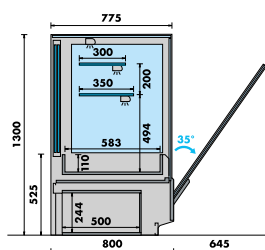

CHOPIN FV
700
OPENING DOORS

CHOPIN BREAD