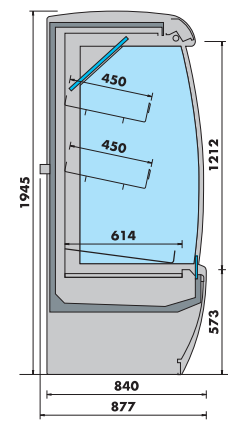

Available Trim Decor

PESSOA 850 F-L

Further options available at extra costs: Colour coded side panels, Multiplex option available on PESSOA850 model, Remote options available, Castor options available, LED lighting for shelves, Additional shelves

TECHNICAL SPECIFICATIONS

Controller:	Digital controller with temperature display
Cooling:	Ventilated
Defrost:	Automatic
Refrigerant:	R452a
Climate Class:	3
Power Supply:	13amp

MODEL	FINISH	EXT. DIMENSIONS (H x W x D mm)	TEMPERATURE RANGE	POWER CONSUMPTION	WEIGHT (kg)	RRP
PESSOA850 WH 806-FV-FL	Painted Steel	1940 x 886 x 877	+4°C ~ +6°C	1200W	235	
PESSOA850 WH 1250-FV-FL	Painted Steel	1940 x 1330 x 877	+4°C ~ +6°C	1400W	300	
PESSOA850 WH 1450-FV-FL	Painted Steel	1940 x 1530 x 877	+4°C ~ +6°C	1520W	330	
PESSOA850 WH 1875 FV-FL	Painted Steel	1940 x 1955 x 877	+4°C ~ +6°C	1520W	380	
PESSOA850 WH 2500 FV-FL	Painted Steel	1940 x 2580 x 877	+4°C ~ +6°C	2300W	470