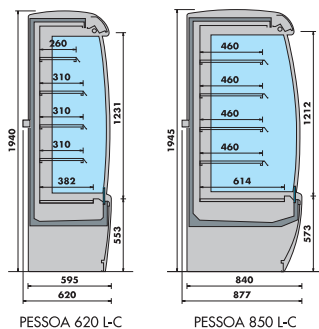

FEATURES

Choice of stainless steel and painted finishes to front panel

Side panels PVC; optional colour coded panels (POA)

Double glazed side glasses

4 adjustable shelves

Night blind as standard

Internal illumination in top canopy

Available in 2 depths – 620 or 877mm

PESSOA850 models are multiplexible

Price holders as standard

PESSOA 620 L-C

PESSOA 850 L-C

MODEL	FINISH	EXT. DIMENSIONS (H x W x D mm)	POWER CONSUMPTION	TEMPERATURE RANGE	WEIGHT (kg)	RRP
Stainless Steel - Dairy Products and Delicatessen Goods - 620mm Depth						
PESSOA620 SS 705-FV-LC	Stainless Steel	1940 x 705 x 620	1000W	0°C ~ +2°C	140	
PESSOA620 SS 886-FV-LC	Stainless Steel	1940 x 886 x 620	1380W	0°C ~ +2°C	200	
PESSOA620 SS 1330-FV-LC	Stainless Steel	1940 x 1330 x 620	1950W	0°C ~ +2°C	255	
PESSOA620 SS 1530-FV-LC	Stainless Steel	1940 x 1530 x 620	1950W	0°C ~ +2°C	285	
PESSOA620 SS 1955-FV-LC	Stainless Steel	1940 x 1955 x 620	2120W	0°C ~ +2°C	355	
Painted - Dairy Products and Delicatessen Goods - 620mm Depth						
PESSOA620 WH 705-FV-LC	Painted Steel	1940 x 705 x 620	1000W	0°C ~ +2°C	140	
PESSOA620 WH 886-FV-LC	Painted Steel	1940 x 886 x 620	1380W	0°C ~ +2°C	200	
PESSOA620 WH 1330-FV-LC	Painted Steel	1940 x 1330 x 620	1950W	0°C ~ +2°C	255	
PESSOA620 WH 1530-FV-LC	Painted Steel	1940 x 1530 x 620	1950W	0°C ~ +2°C	285	
PESSOA620 WH 1955-FV-LC	Painted Steel	1940 x 1955 x 620	2120W	0°C ~ +2°C	355	
Stainless Steel - Dairy Products and Delicatessen Goods - 877mm Depth						
PESSOA850 SS 625-FV-LC	Stainless Steel	1940 x 705 x 877	1200W	0°C ~ +2°C	210	
PESSOA850 SS 806-FV-LC	Stainless Steel	1940 x 886 x 877	1400W	0°C ~ +2°C	240	
PESSOA850 SS 1250-FV-LC	Stainless Steel	1940 x 1330 x 877	1520W	0°C ~ +2°C	305	
PESSOA850 SS 1450-FV-LC	Stainless Steel	1940 x 1530 x 877	1520W	0°C ~ +2°C	335	
PESSOA850 SS 1875 FV-LC	Stainless Steel	1940 x 1955 x 877	2300W	0°C ~ +2°C	390	
PESSOA850 SS 2500 FV-LC	Stainless Steel	1940 x 2580 x 877	3600W	0°C ~ +2°C	480	
Painted - Dairy Products and Delicatessen Goods - 877mm Depth						
PESSOA850 WH 625-FV-LC	Painted Steel	1940 x 705 x 877	1200W	0°C ~ +2°C	205	
PESSOA850 WH 806-FV-LC	Painted Steel	1940 x 886 x 877	1400W	0°C ~ +2°C	235	
PESSOA850 WH 1250-FV-LC	Painted Steel	1940 x 1330 x 877	1520W	0°C ~ +2°C	300	
PESSOA850 WH 1450-FV-LC	Painted Steel	1940 x 1530 x 877	1520W	0°C ~ +2°C	330	
PESSOA850 WH 1875 FV-LC	Painted Steel	1940 x 1955 x 877	2300W	0°C ~ +2°C	380	
PESSOA850 WH 2500 FV-LC	Painted Steel	1940 x 2580 x 877	3600W	0°C ~ +2°C	470