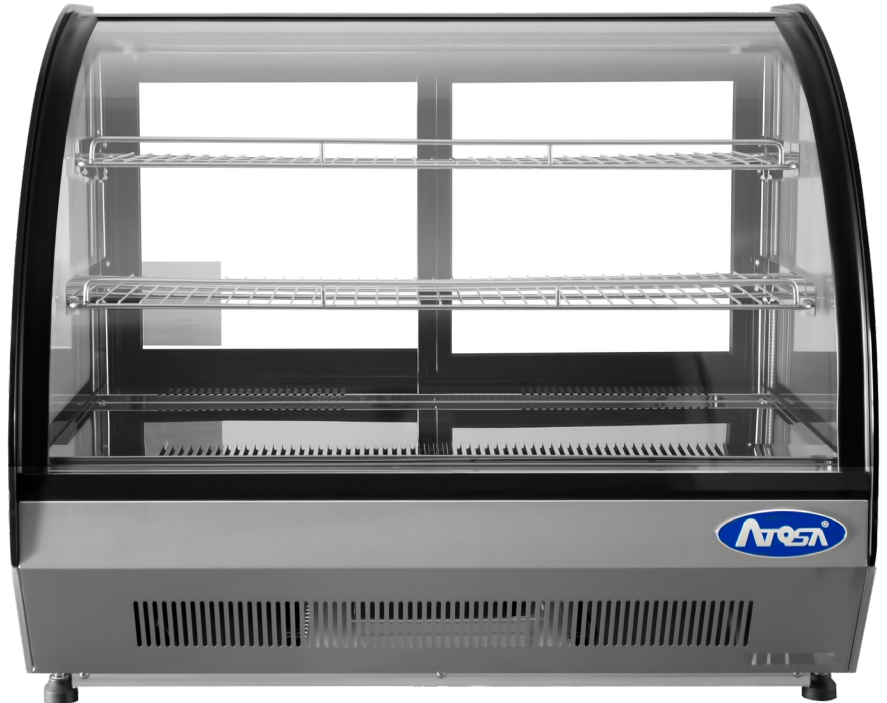

# Refrigerated Showcase

**MODEL**  
**WSY125L**

## Star Features

- Large display 900mm wide
- Heated front glass
- 2 Adjustable shelves
- Fan cooled interior
- 4 Sides vision
- LED Lighting
- High Quality compressor
- Modern design
- Low running costs

## TECHNICAL SPECIFICATION

<b>DIMENSIONS</b>	<b>W900 x D560 x H670</b>
<b>CAPACITY</b>	<b>130 Lt Gross</b>
<b>TEMPERATURE</b>	<b>+2°C to +8°C</b>
<b>DOORS</b>	<b>2 Rear</b>
<b>SHELVES</b>	<b>2</b>
<b>REFRIGERANT</b>	<b>R600a</b>
<b>COOLING TYPE</b>	<b>Ventilated</b>
<b>LIGHTING</b>	<b>LED</b>
<b>INSULATION</b>	<b>C5H10</b>
<b>CONTROLLER</b>	<b>Digital</b>
<b>GLASS</b>	<b>Tempered Double Layer</b>
<b>POWER</b>	<b>13 Amp plug</b>
<b>SHIP WEIGH</b>	<b>61 Kg</b>